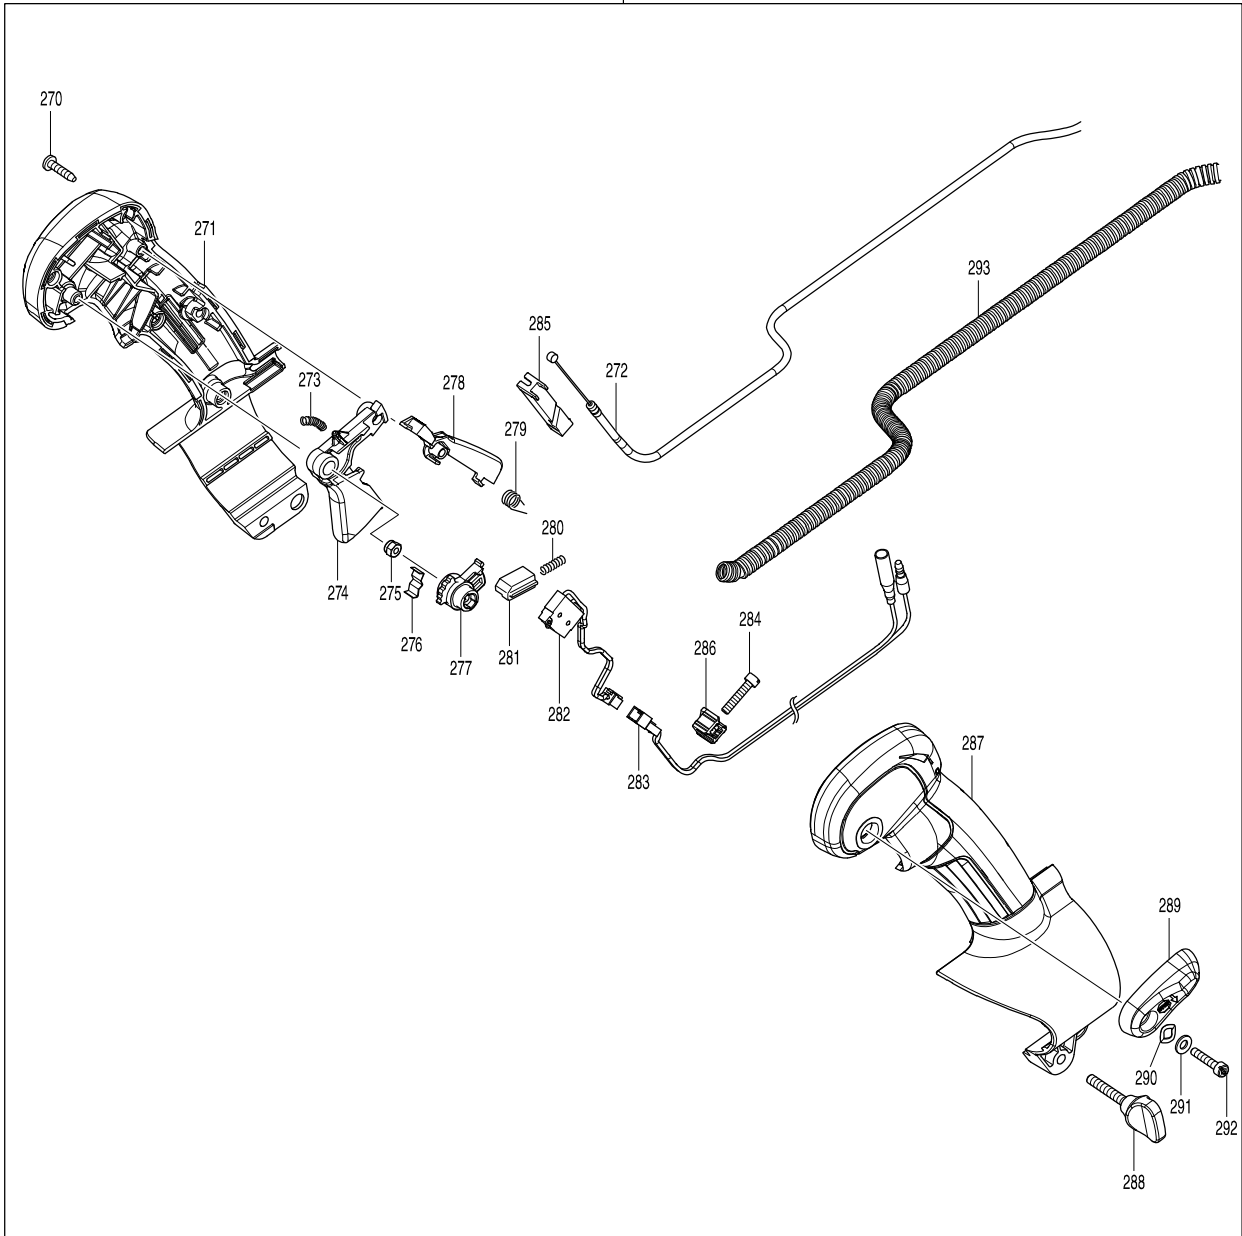

Model SP7650.4R PETROL MIST BLOWER

20