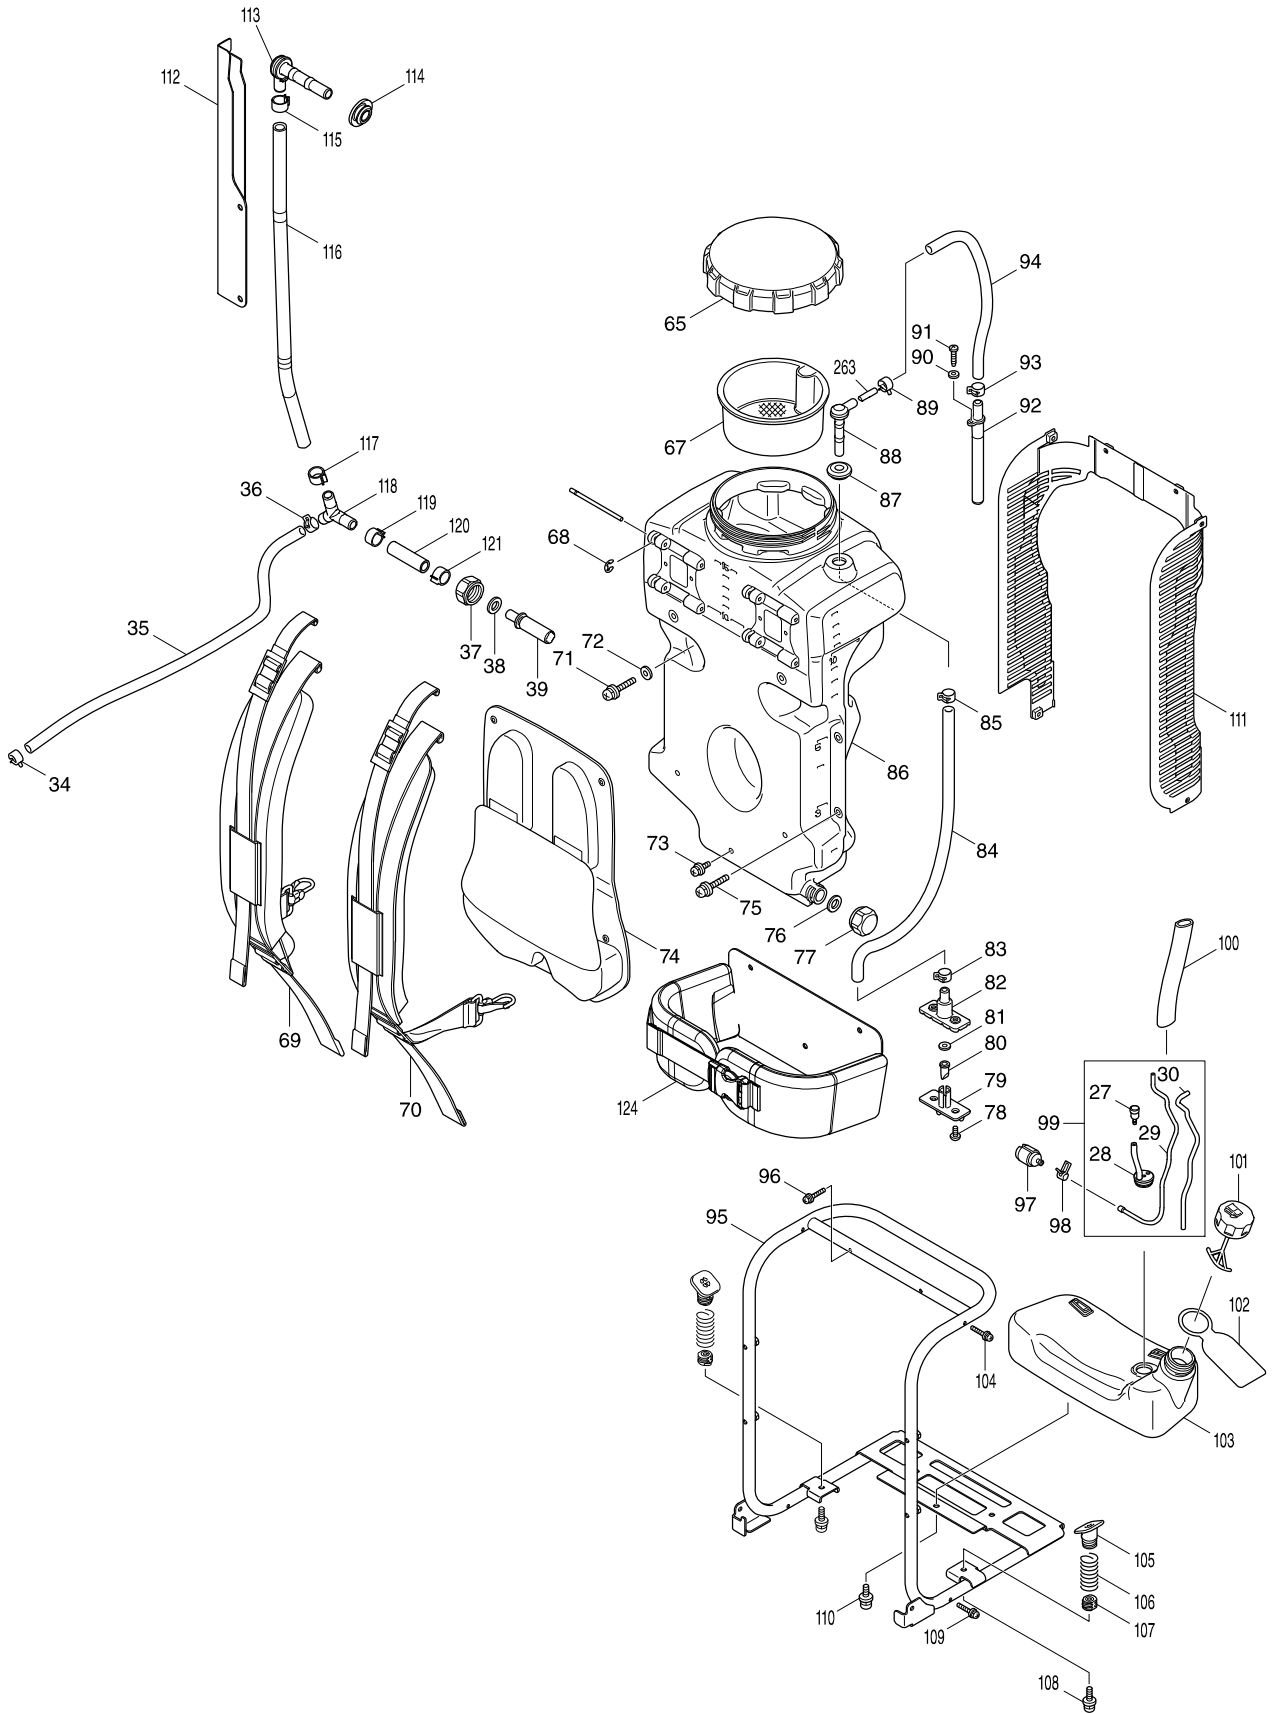

Model SP7650.4R PETROL MIST BLOWER