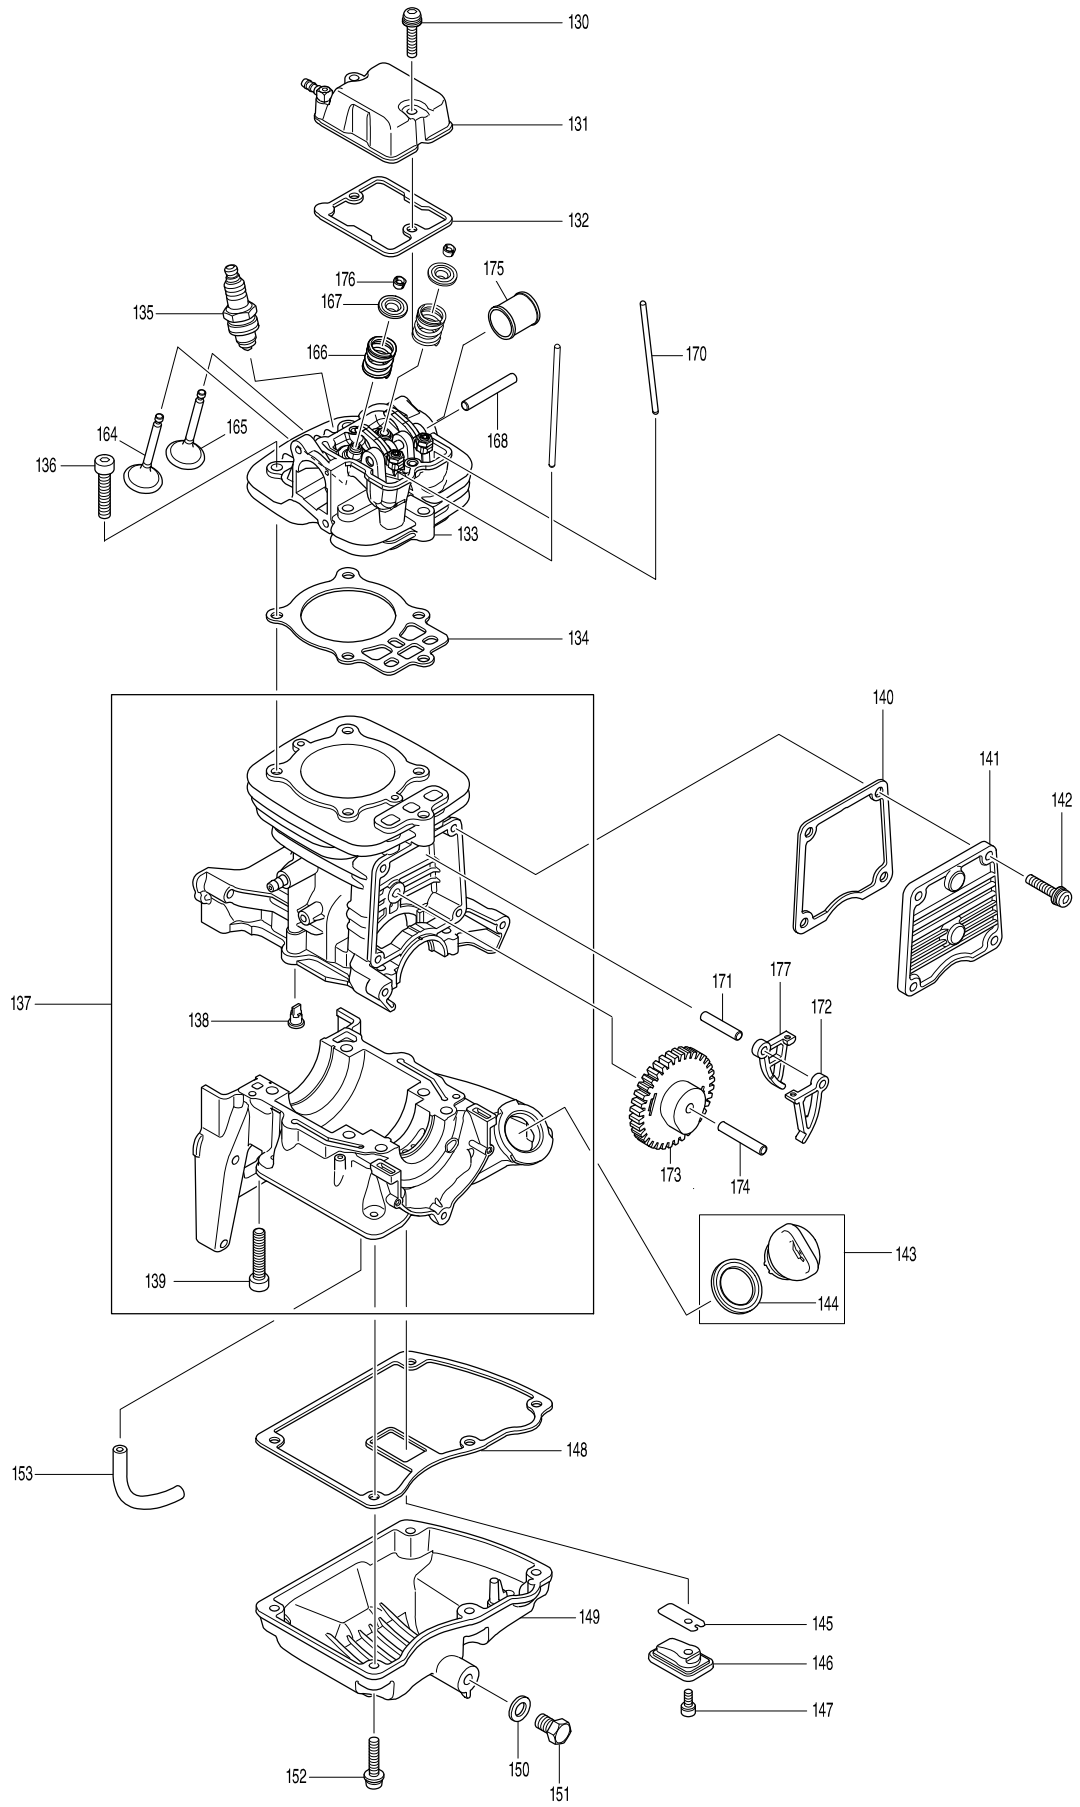

Model SP7650.4R PETROL MIST BLOWER