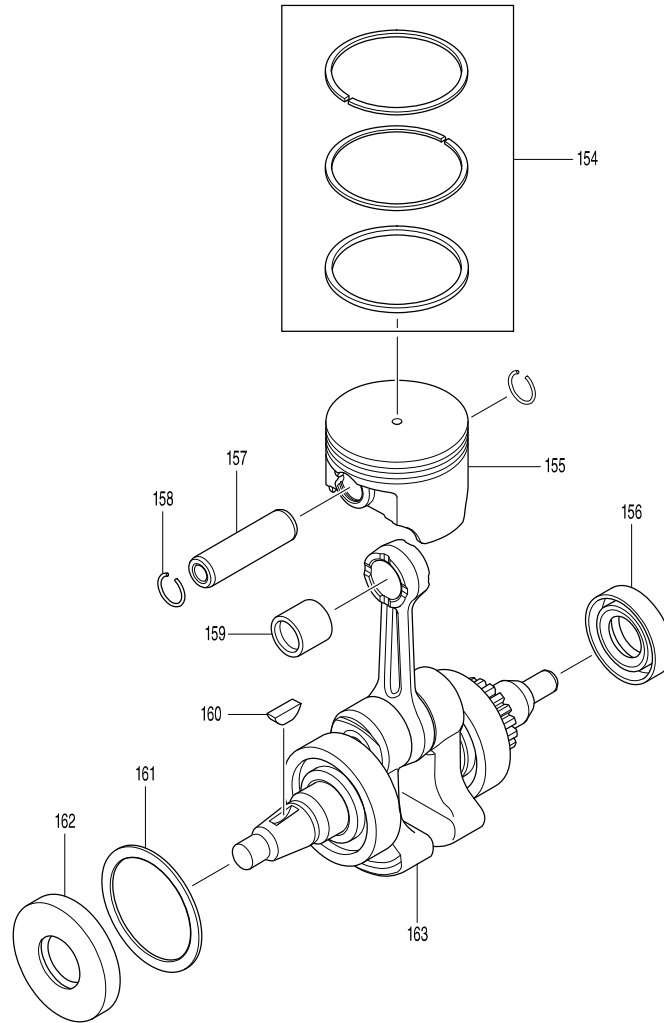

Model SP7650.4R PETROL MIST BLOWER