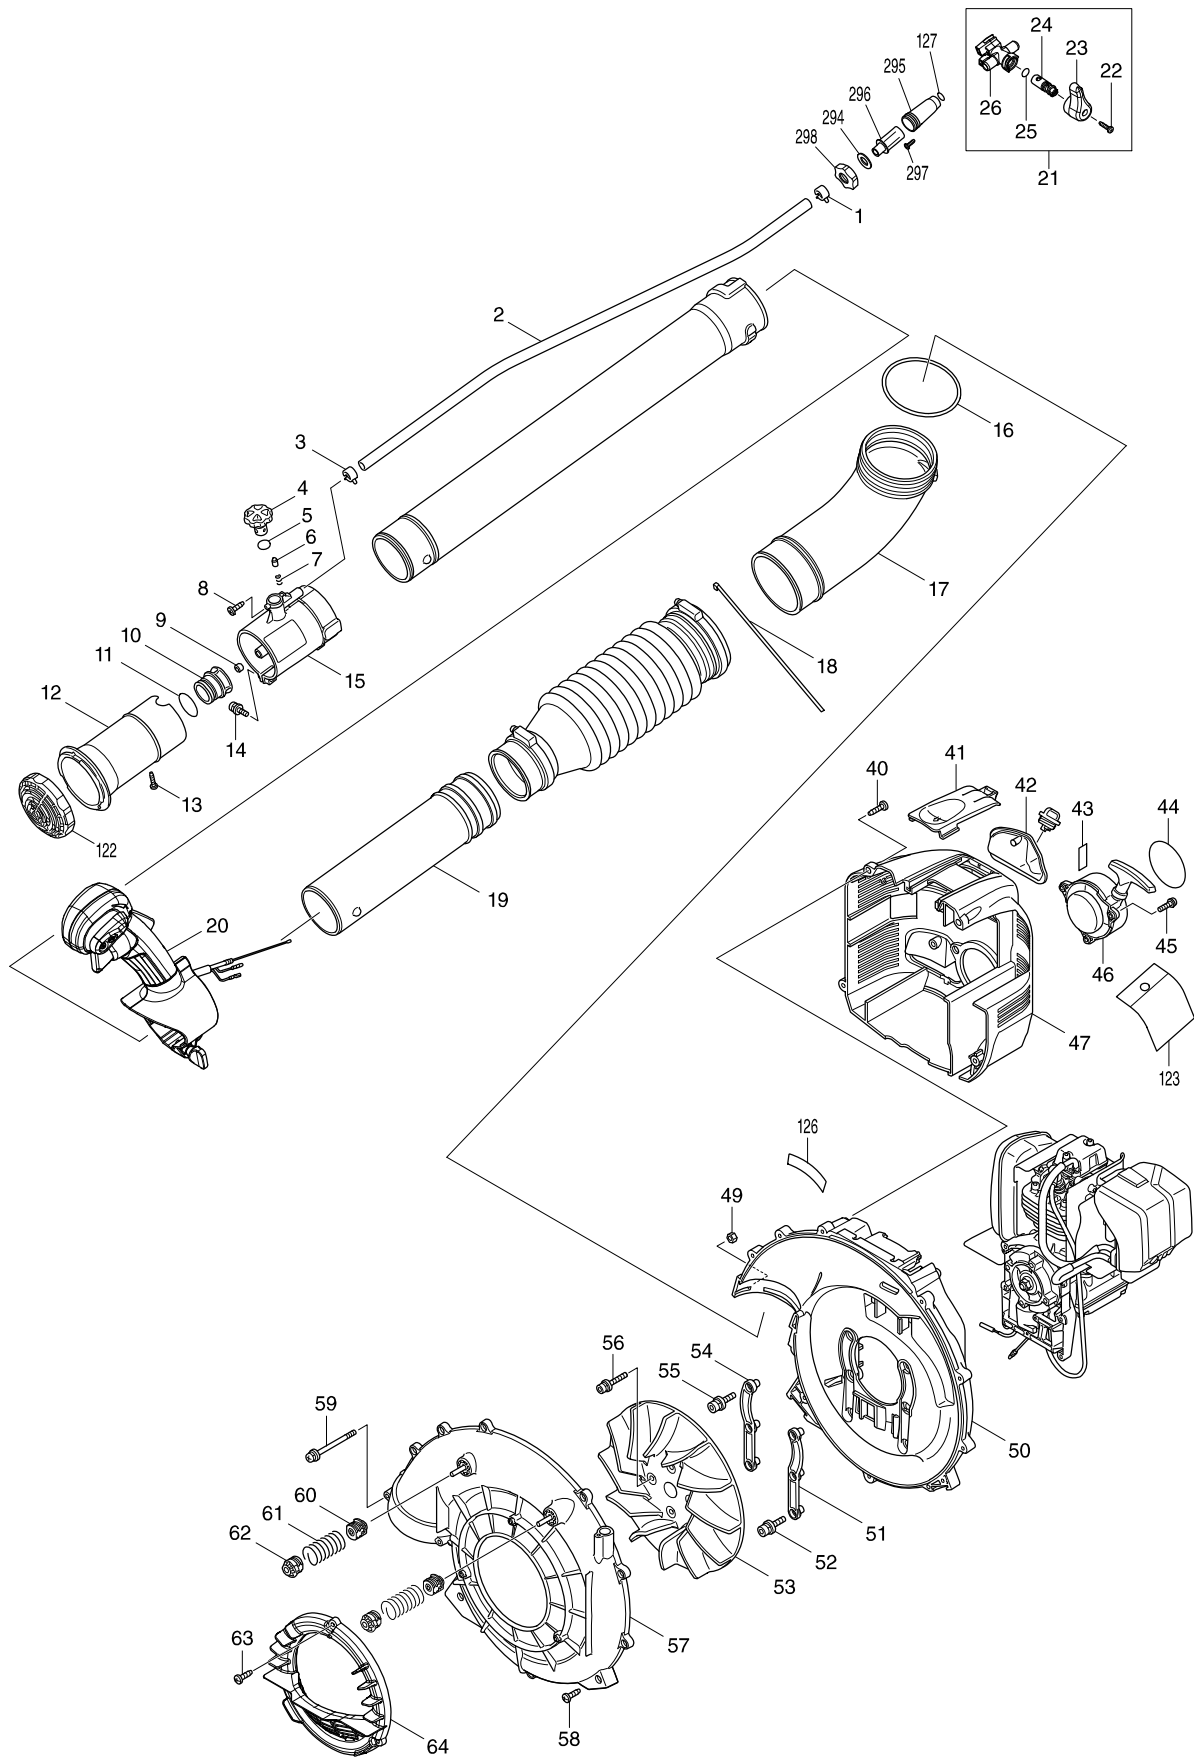

Model SP7650.4R PETROL MIST BLOWER