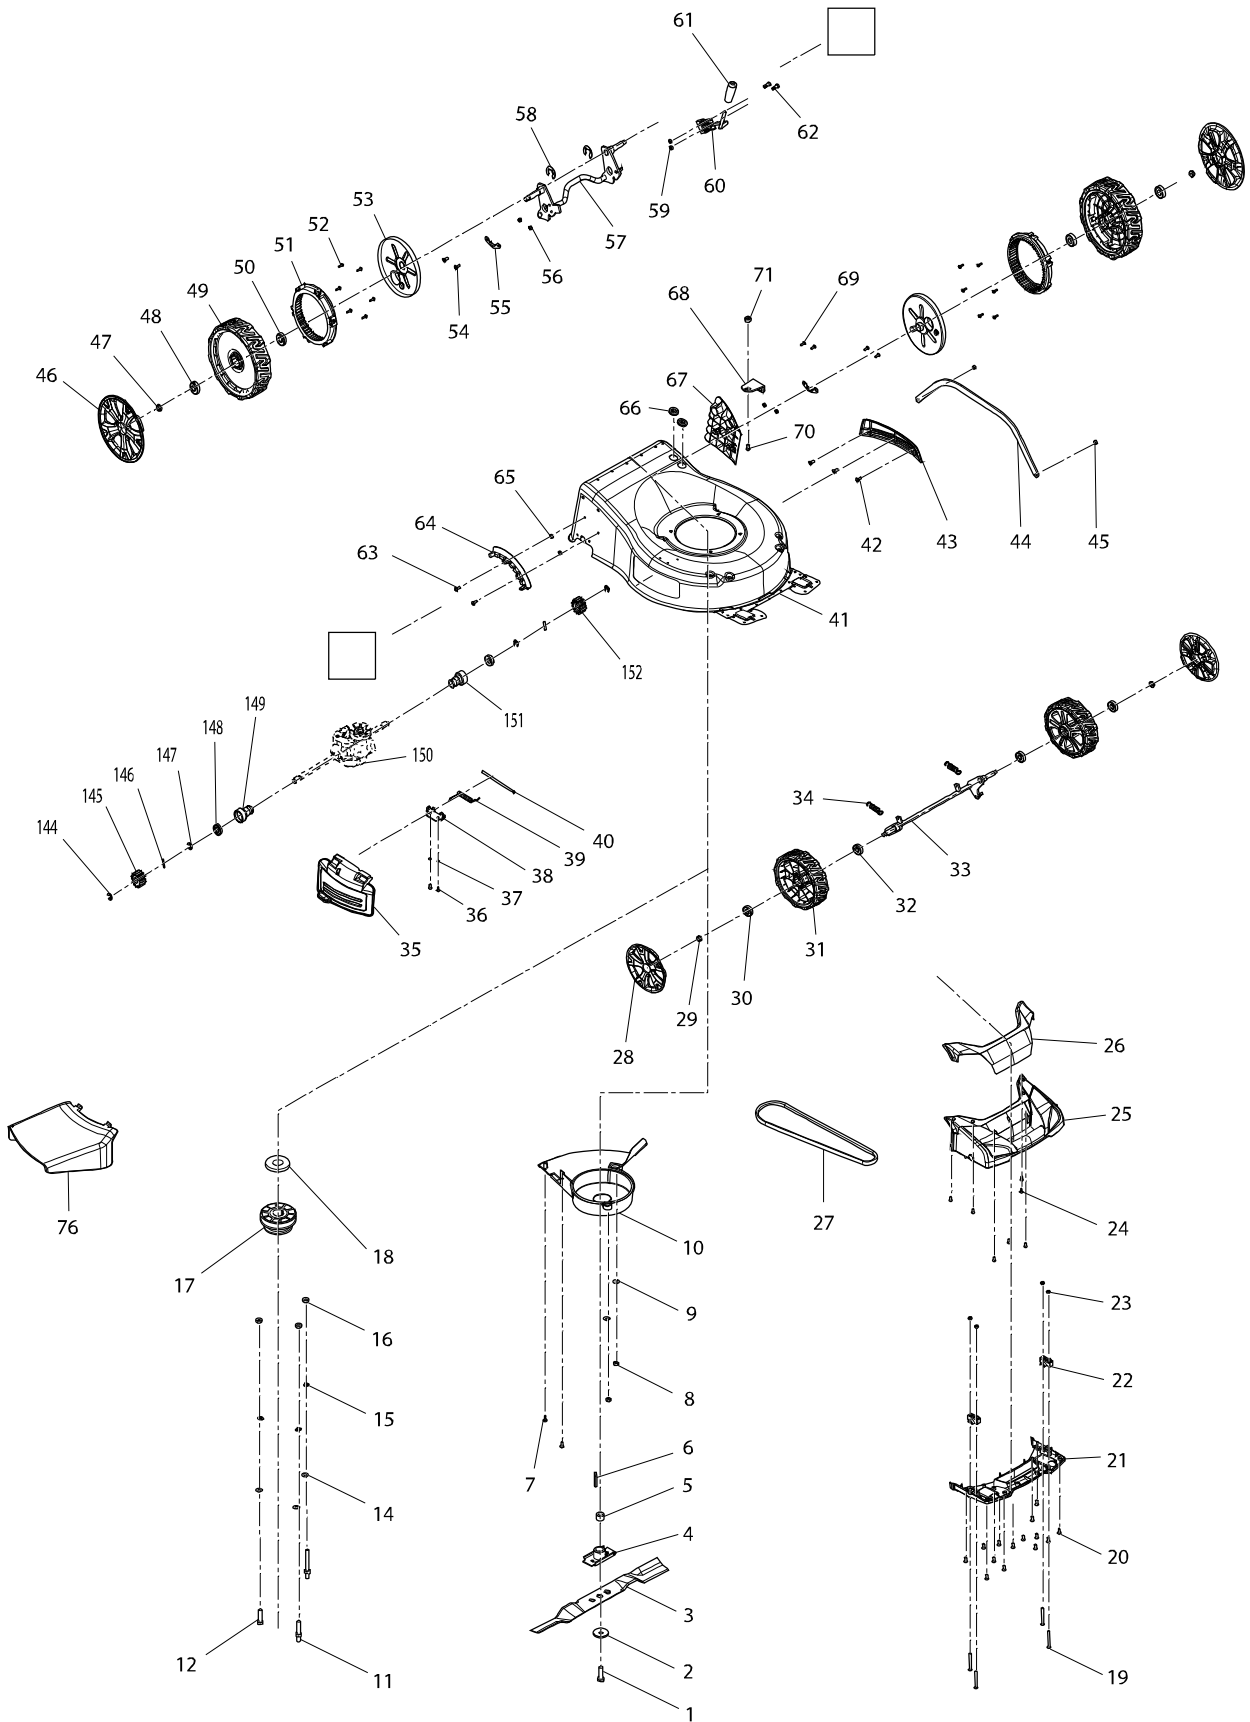

Model PLM4632N PETROL LAWN MOWER

Model PLM4632N PETROL LAWN MOWER

Položka	Objednávacie	Popis	I/C	ks	N/O	Možnosť 1	Možnosť 2	Poznámka
001	DA00000528	BLADE TIGHTEN BOLT		1				
002	671010730	LID SHAPE WASHER		1				
003	671014610	BLADE 460MM		1				
004	DA00000857	BLADE SUPPORT		1				
005	671002093	BLADE SLEEVE		1				
006	DA00000535	FLAT KEY		1				
007	671001037	SELF-TAPPING SCREW ST5X16		2				
008	671005008	HEXAGON LOCKING NUT		2				
009	671007007	FLAT WASHER M8		2				
010	671996001	BELT PROTECTING COVER		1				
011	DA00000617	SPECIAL BOLT		2				
012	DA00000586	HEXAGON BOLT		1				
014	671007007	FLAT WASHER M8		3				
015	DA00000832	SPRING WASHER		3				
016	DA00000537	HEXAGON FLANGE LOCK NUT		3				
017	671004019	DRIVING BELT WHEEL		1				
018	671002351	FLAT WASHER		1				
019	671006119	HEXAGON FLANGE LOCKING BOLT		4				
020	DA00000826	SELF-DRIVING SCREW ST4*12		14				
021	671927001	FRONT COVER SUPPORT		1				
022	671445001	BRACKET PRESSING BOARD		2				
023	DA00000549	HEXAGON LOCK NUT		4				
024	DA00000826	SELF-DRIVING SCREW ST4*12		7				
025	671003041	FRONT COVER		1				
026	671925001	FRONT COVER BOARD		1				
027	671002066	TRIANGLE BELT		1				
028	671003014	WHEEL COVER		2				
029	DA00000537	HEXAGON FLANGE LOCK NUT		2				
030	DA00000538	BEARING		2				
031	671020150	WHEEL ASSY		2				
032	DA00000538	BEARING		2				
033	671002362	FRONT WHEEL AXLE ASS'Y		1				
034	671011230	SPRING		2				
035	671929001	SIDE DISCHARGE COVER BOARD		1				
036	671002010	SCREW M5X12		2				
037	671080040	SPRING WASHER M5		2				
038	671001571	FIXING BOARD		1				
039	671011205	SPRING		1				
040	671001019	POSITION FIXING AXLE OF SIDE		1				
041	671001822	DECK(MAKITA BLUE)		1				
042	671010310	TAPPING SCREW ST4.2X8		3				
043	671928001	PROTECTING BOARD		1				
044	671002364	LINK ROD		1				
045	DA00000549	HEXAGON LOCK NUT		2				
046	671030150	WHEEL COVER		2				
047	DA00000537	HEXAGON FLANGE LOCK NUT		2				
048	DA00000538	BEARING		2				
049	671020300	WHEEL ASSY		2				