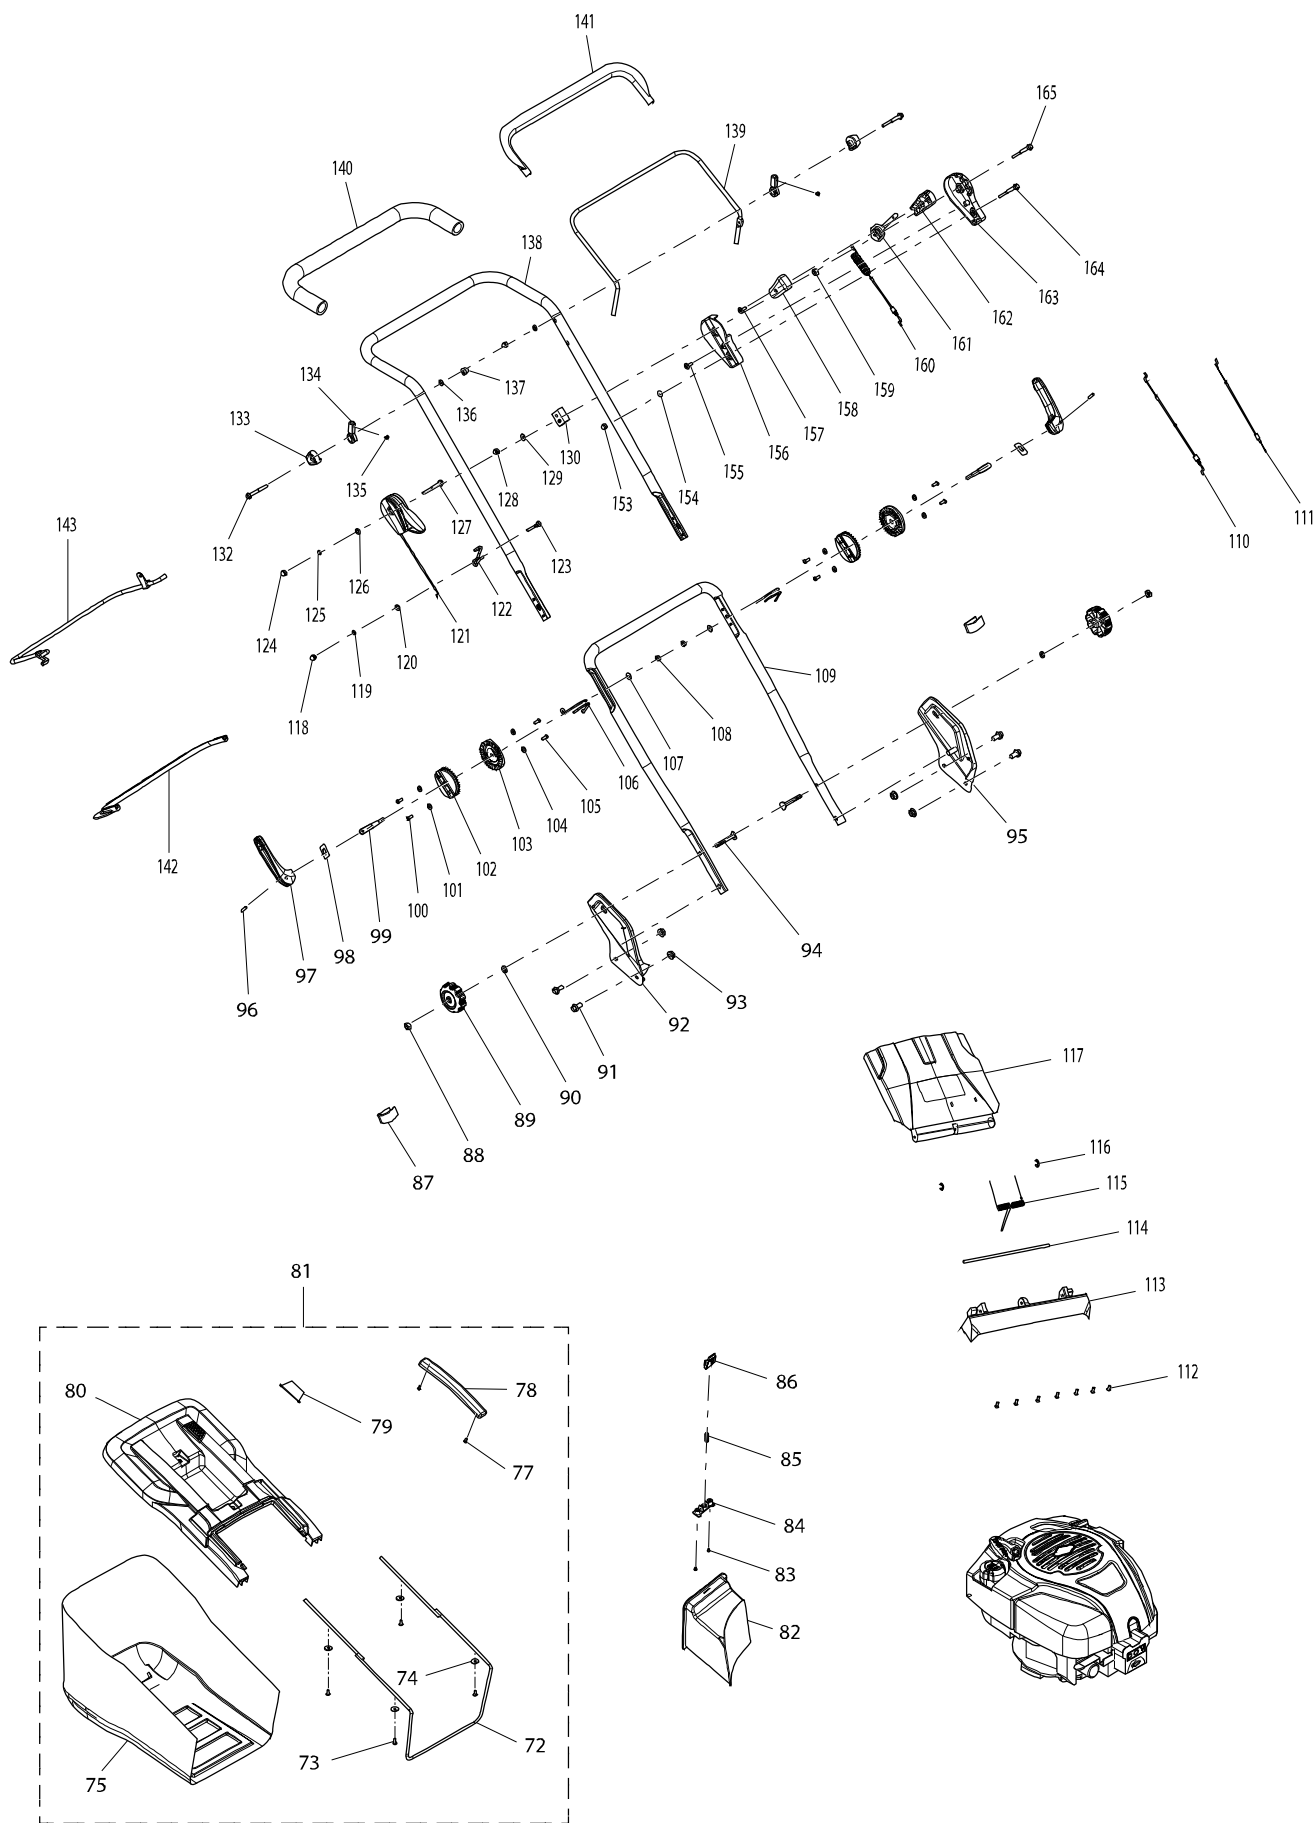

Model PLM4632N PETROL LAWN MOWER

Model PLM4632N PETROL LAWN MOWER

Položka	Objednávacie	Popis	I/C	ks	N/O	Možnosť 1	Možnosť 2	Poznámka
001	DA00000528	BLADE TIGHTEN BOLT		1				
002	671010730	LID SHAPE WASHER		1				
003	671014610	BLADE 460MM		1				
004	DA00000857	BLADE SUPPORT		1				
005	671002093	BLADE SLEEVE		1				
006	DA00000535	FLAT KEY		1				
007	671001037	SELF-TAPPING SCREW ST5X16		2				
008	671005008	HEXAGON LOCKING NUT		2				
009	671007007	FLAT WASHER M8		2				
010	671996001	BELT PROTECTING COVER		1				
011	DA00000617	SPECIAL BOLT		2				
012	DA00000586	HEXAGON BOLT		1				
014	671007007	FLAT WASHER M8		3				
015	DA00000832	SPRING WASHER		3				
016	DA00000537	HEXAGON FLANGE LOCK NUT		3				
017	671004019	DRIVING BELT WHEEL		1				
018	671002351	FLAT WASHER		1				
019	671006119	HEXAGON FLANGE LOCKING BOLT		4				
020	DA00000826	SELF-DRIVING SCREW ST4*12		14				
021	671927001	FRONT COVER SUPPORT		1				
022	671445001	BRACKET PRESSING BOARD		2				
023	DA00000549	HEXAGON LOCK NUT		4				
024	DA00000826	SELF-DRIVING SCREW ST4*12		7				
025	671003041	FRONT COVER		1				
026	671925001	FRONT COVER BOARD		1				
027	671002066	TRIANGLE BELT		1				
028	671003014	WHEEL COVER		2				
029	DA00000537	HEXAGON FLANGE LOCK NUT		2				
030	DA00000538	BEARING		2				
031	671020150	WHEEL ASSY		2				
032	DA00000538	BEARING		2				
033	671002362	FRONT WHEEL AXLE ASS'Y		1				
034	671011230	SPRING		2				
035	671929001	SIDE DISCHARGE COVER BOARD		1				
036	671002010	SCREW M5X12		2				
037	671080040	SPRING WASHER M5		2				
038	671001571	FIXING BOARD		1				
039	671011205	SPRING		1				
040	671001019	POSITION FIXING AXLE OF SIDE		1				
041	671001822	DECK(MAKITA BLUE)		1				
042	671010310	TAPPING SCREW ST4.2X8		3				
043	671928001	PROTECTING BOARD		1				
044	671002364	LINK ROD		1				
045	DA00000549	HEXAGON LOCK NUT		2				
046	671030150	WHEEL COVER		2				
047	DA00000537	HEXAGON FLANGE LOCK NUT		2				
048	DA00000538	BEARING		2				
049	671020300	WHEEL ASSY		2				