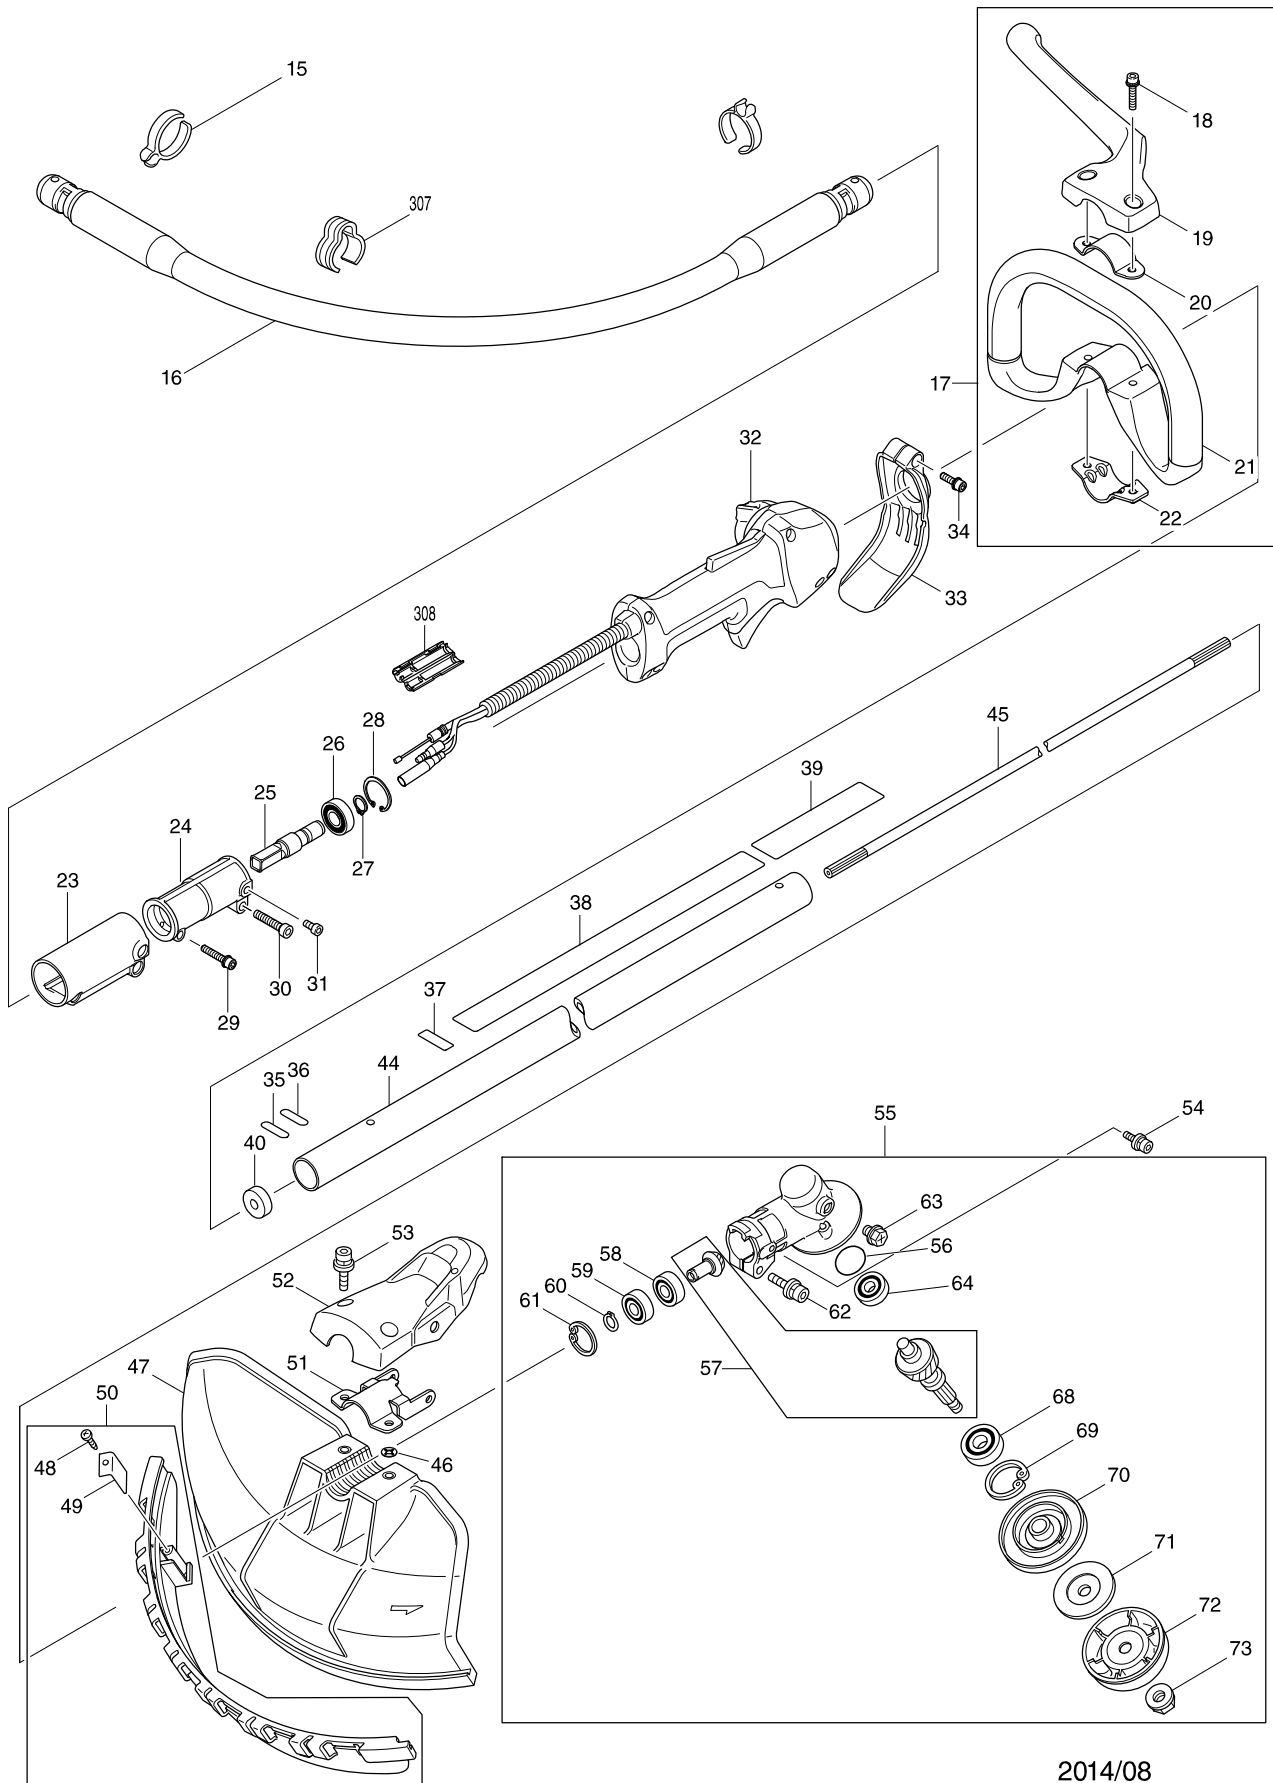

Model MS4300.4R PETROL BACKPACK BRUSHCUTTER

2014/08
MS-4300.4R 2/7