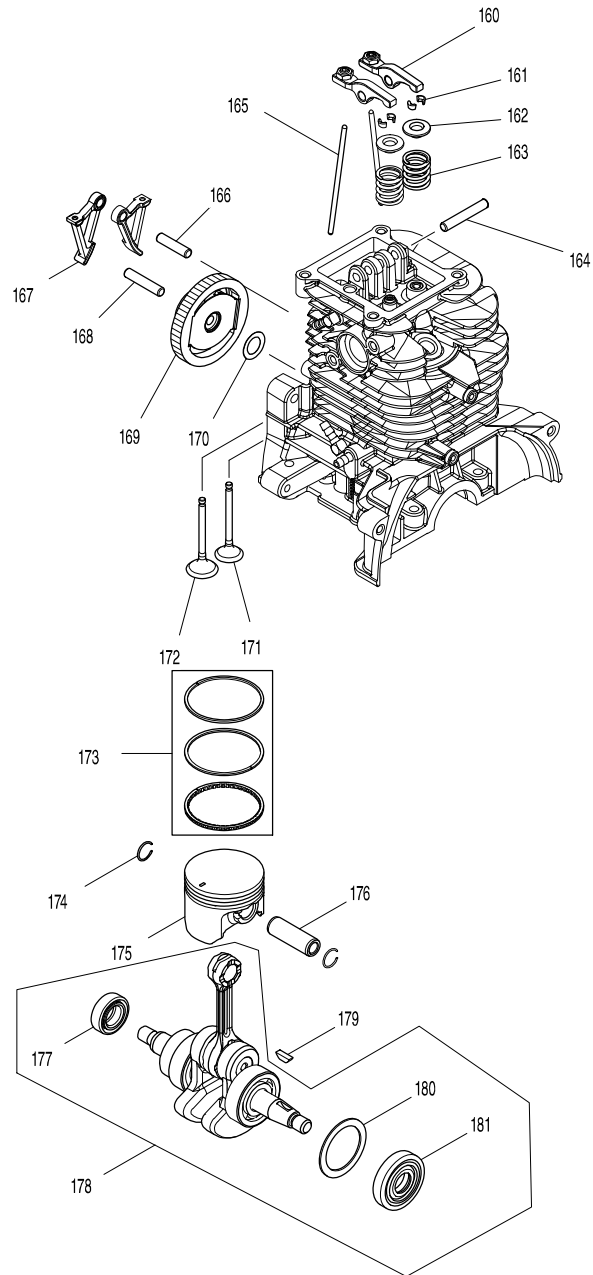

Model MS4300.4R PETROL BACKPACK BRUSHCUTTER

2014/08
MS-4300.4R 6/7