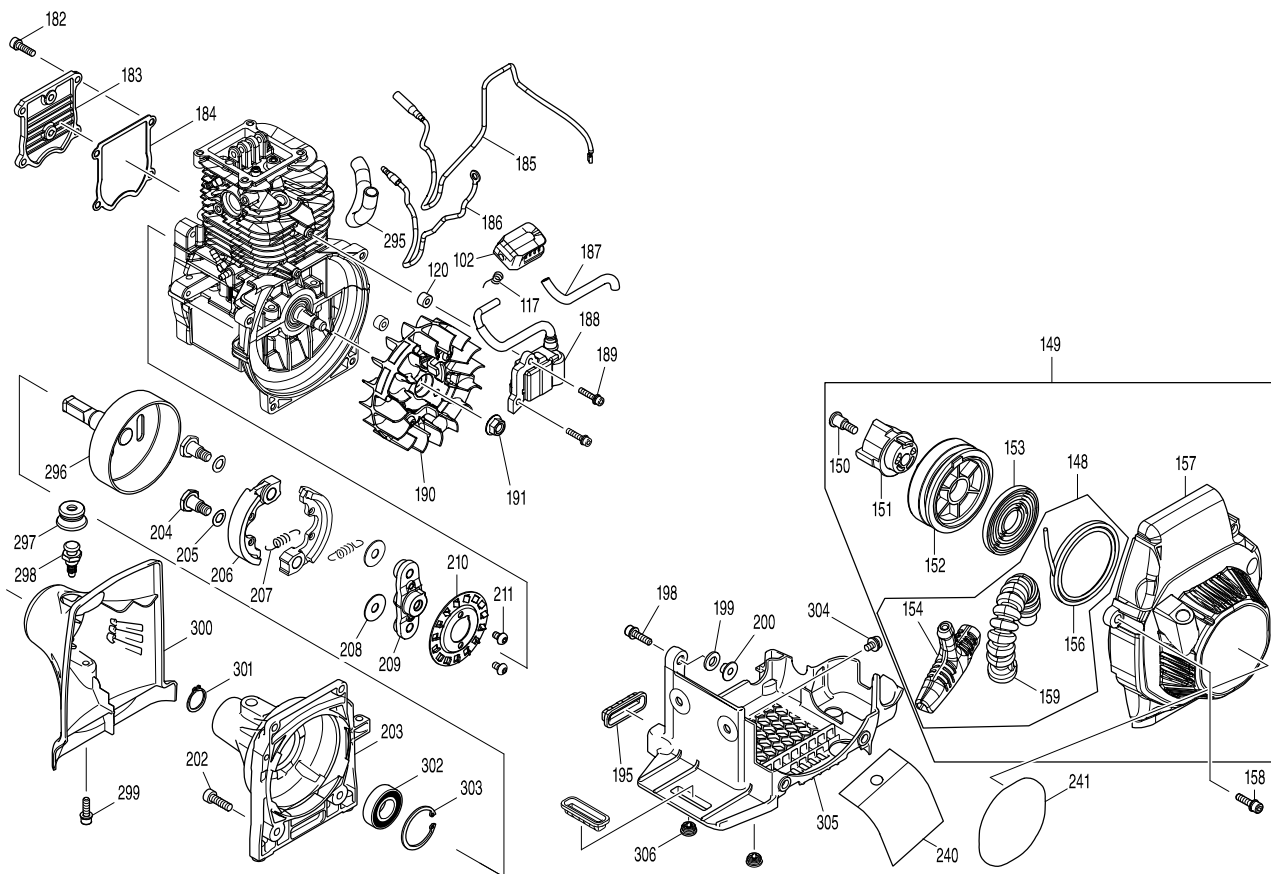

Model MS4300.4R PETROL BACKPACK BRUSHCUTTER

2014/08
MS-4300.4R 5/7