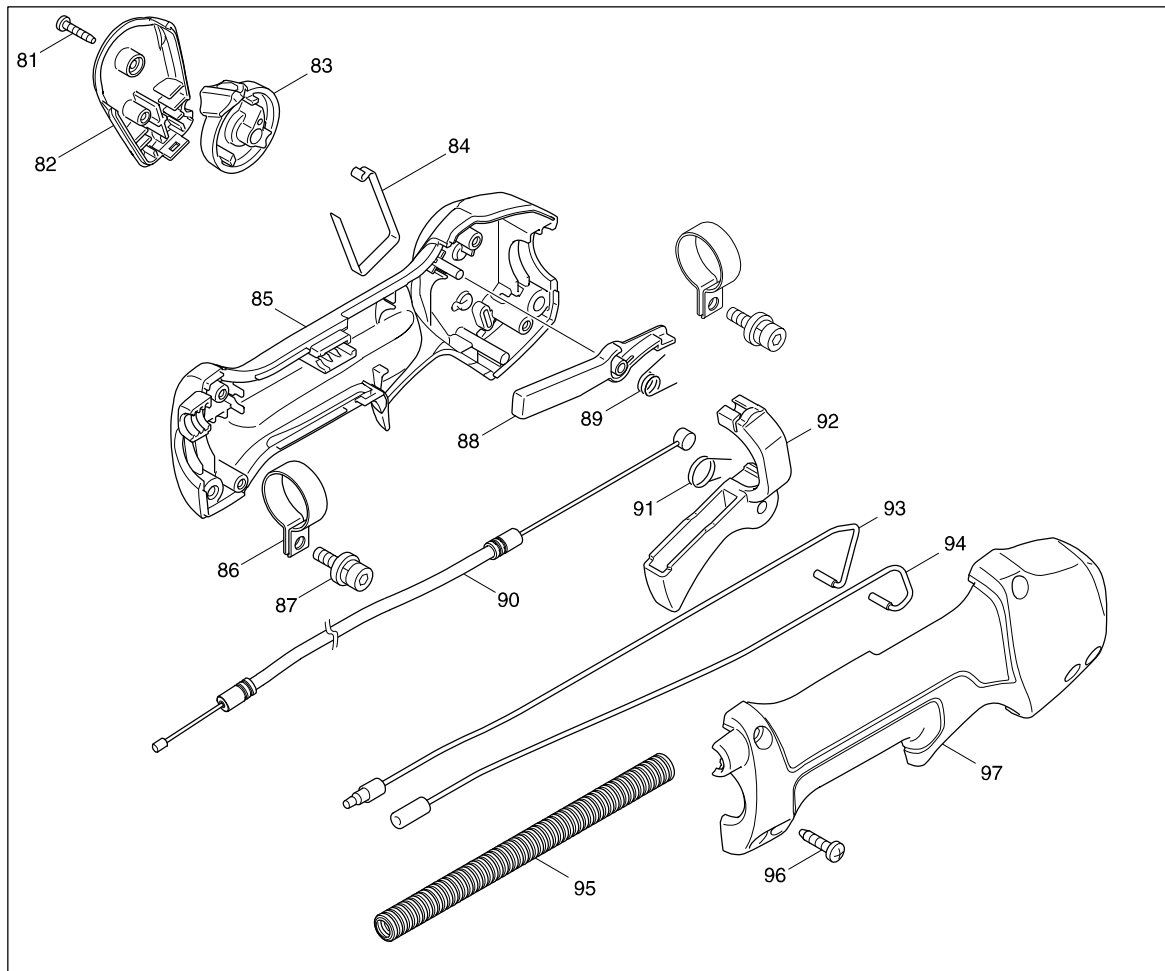

Model MS4300.4R PETROL BACKPACK BRUSHCUTTER

32