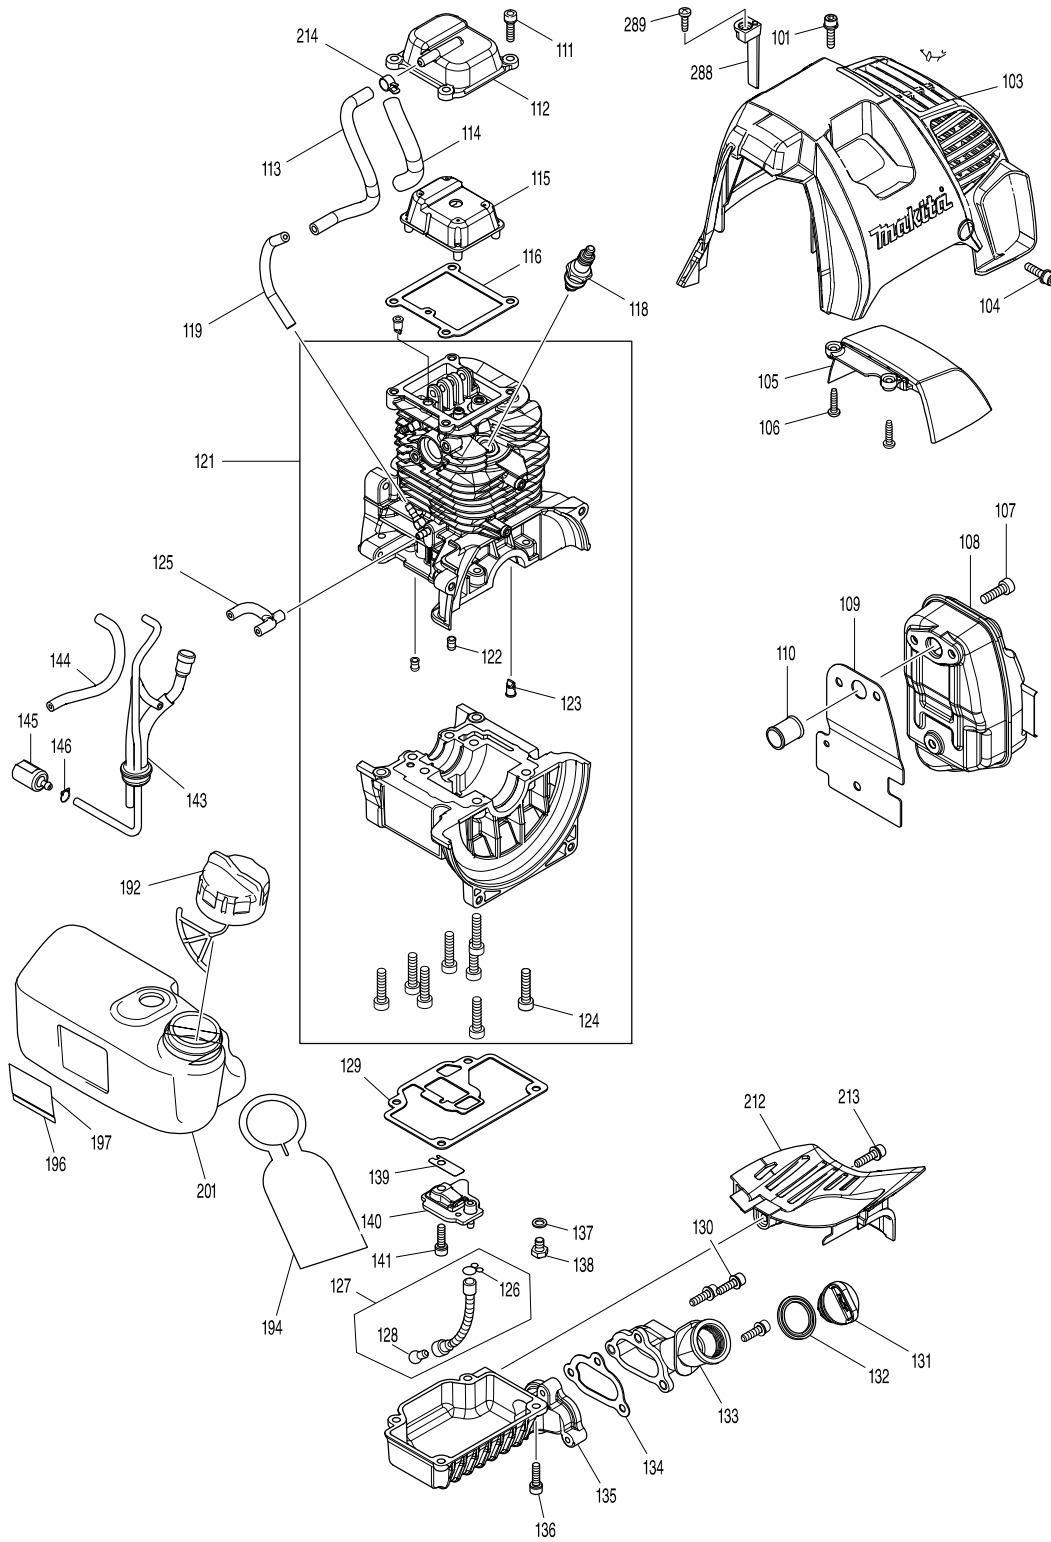

Model MS4300.4R PETROL BACKPACK BRUSHCUTTER

2014/08
MS-4300.4R 4/7