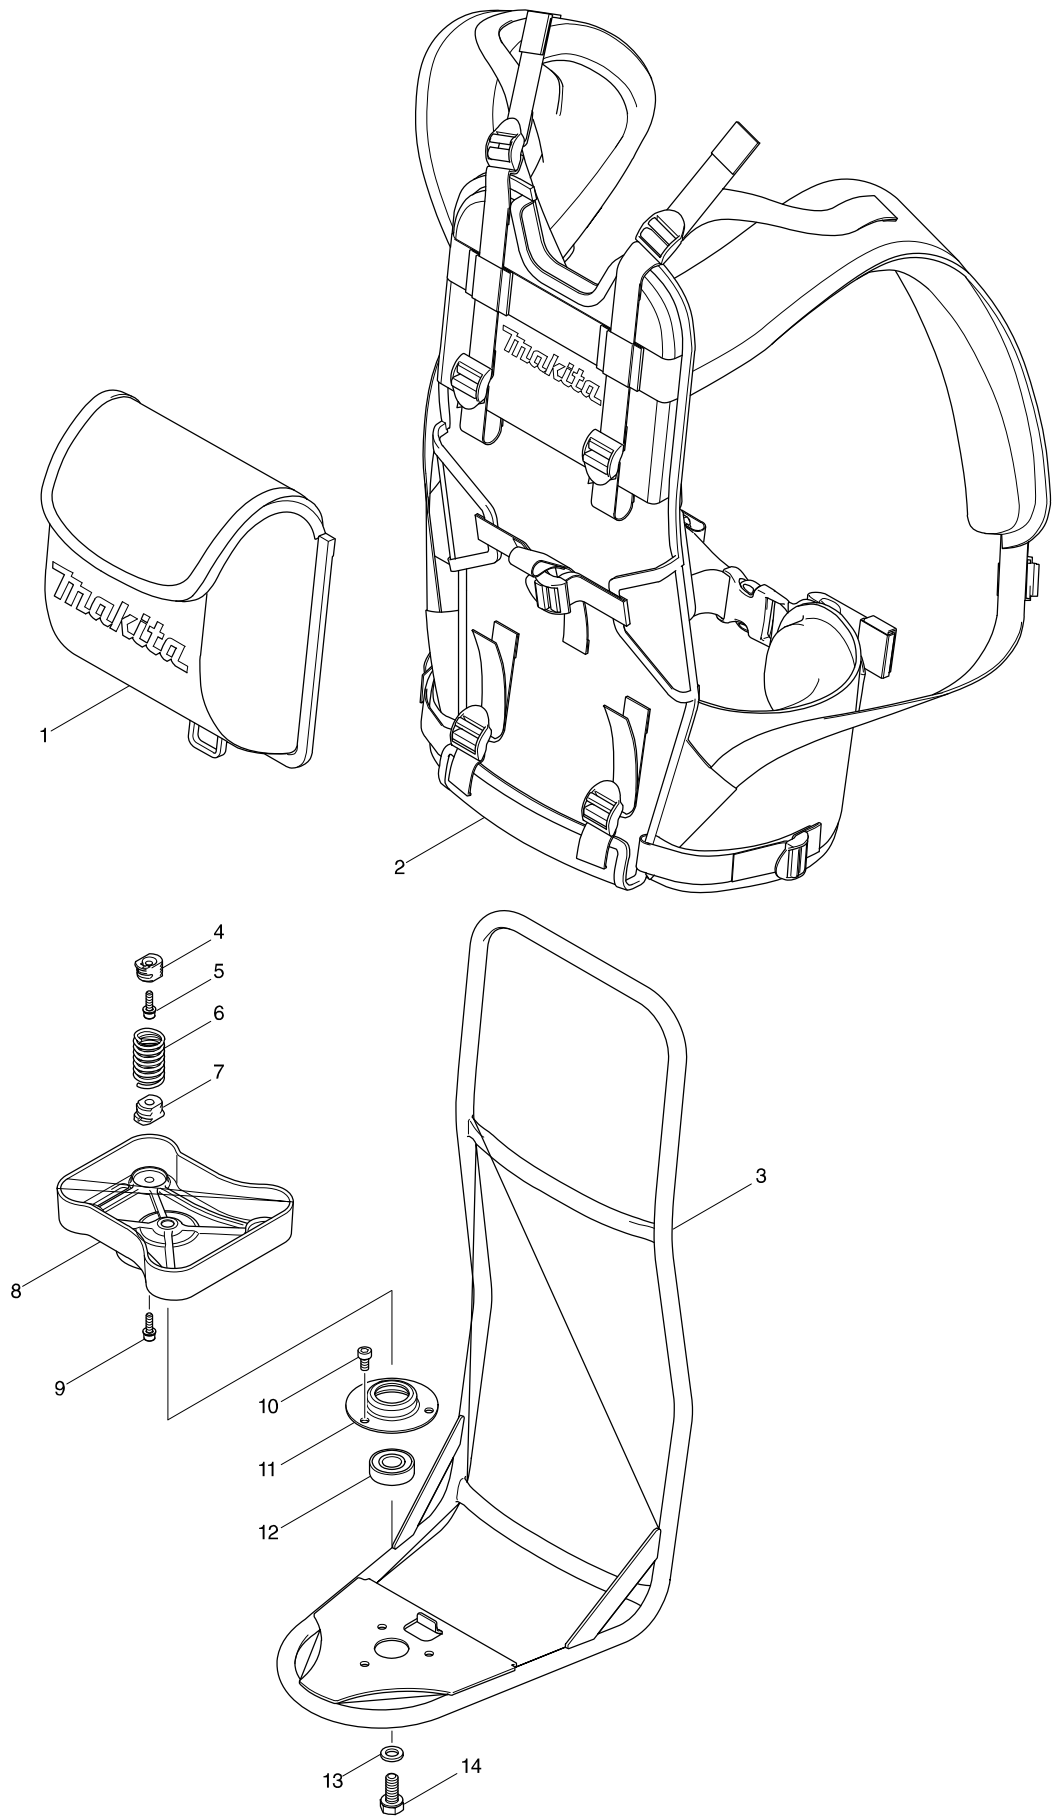

Model MS4300.4R PETROL BACKPACK BRUSHCUTTER