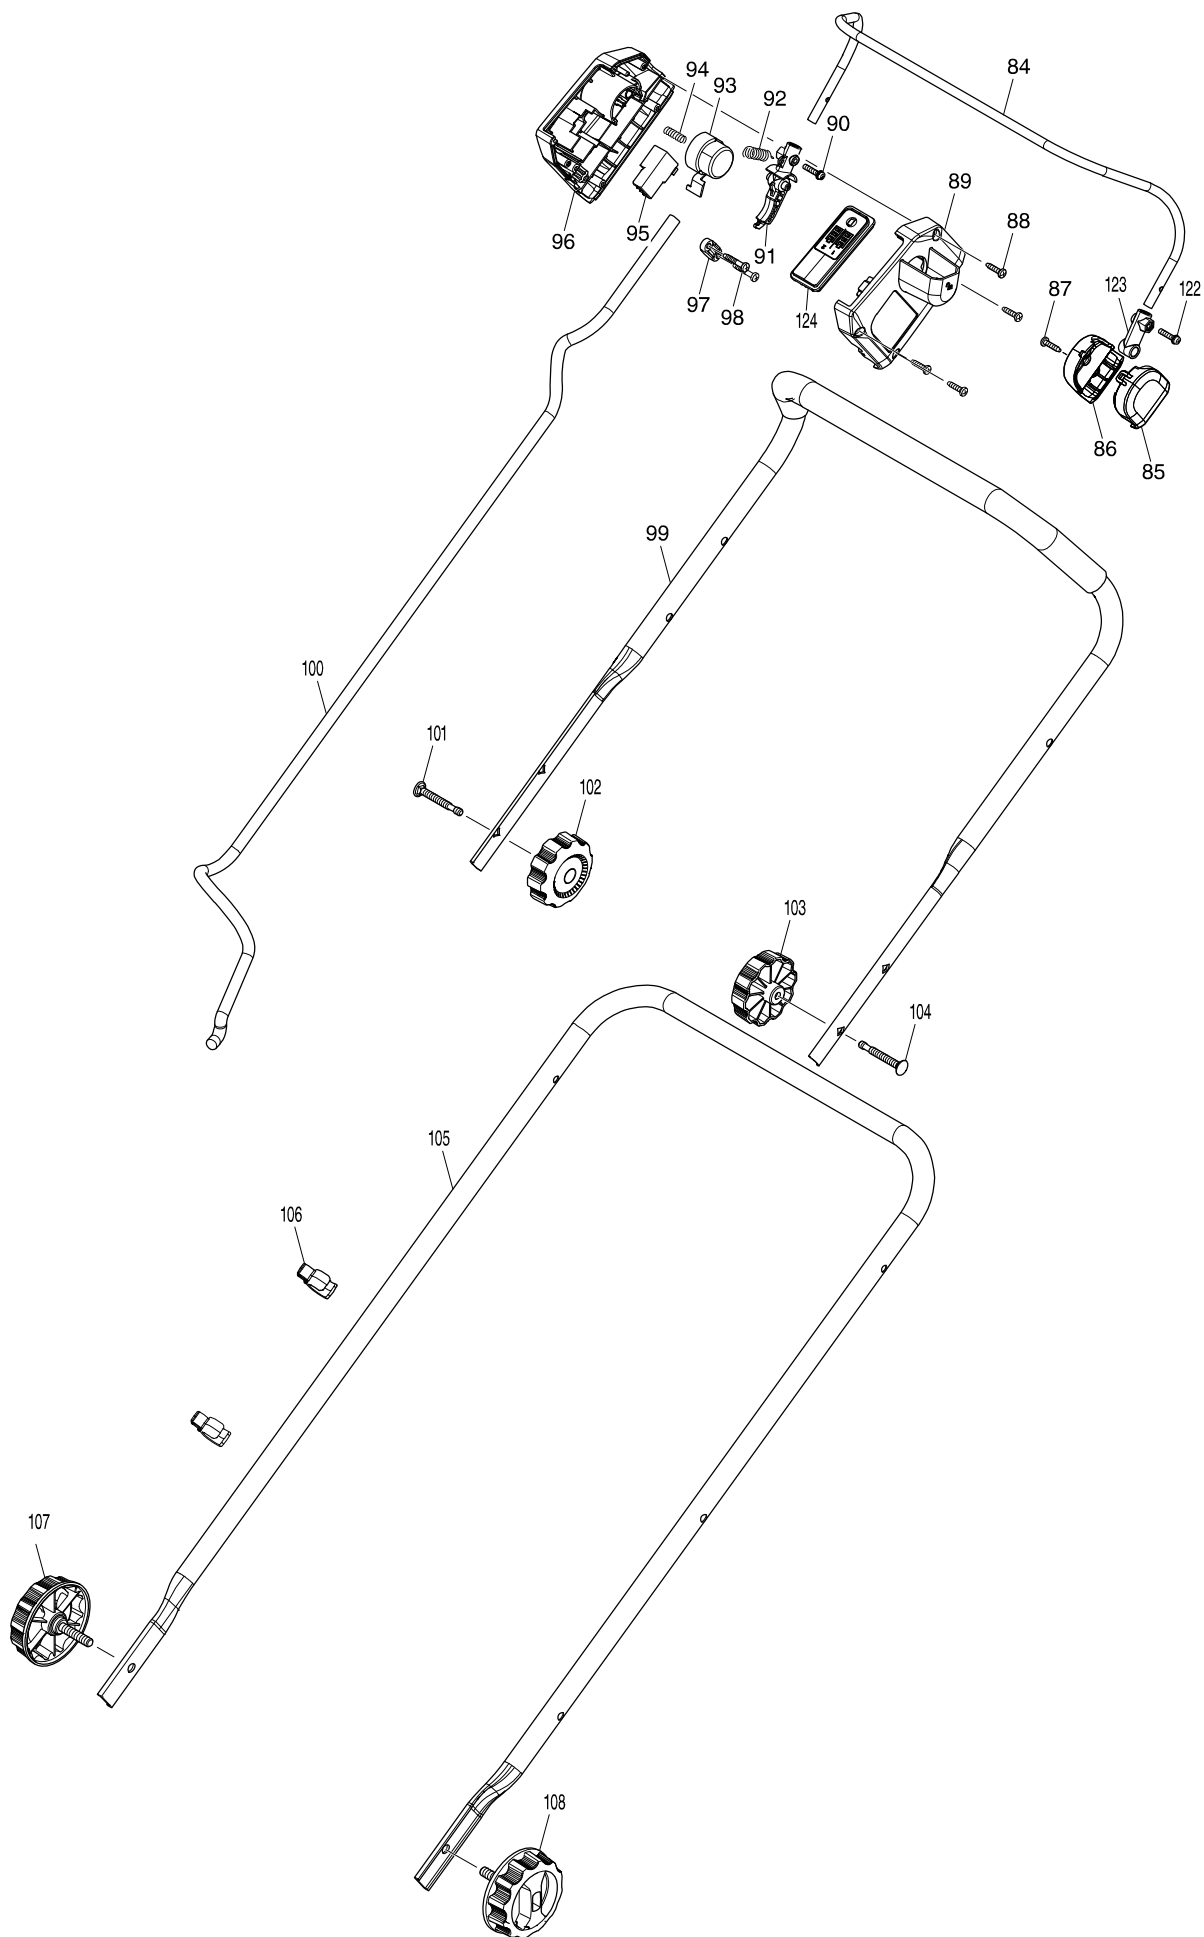

Model AM3743 430MM CORDLESS LAWN MOWER