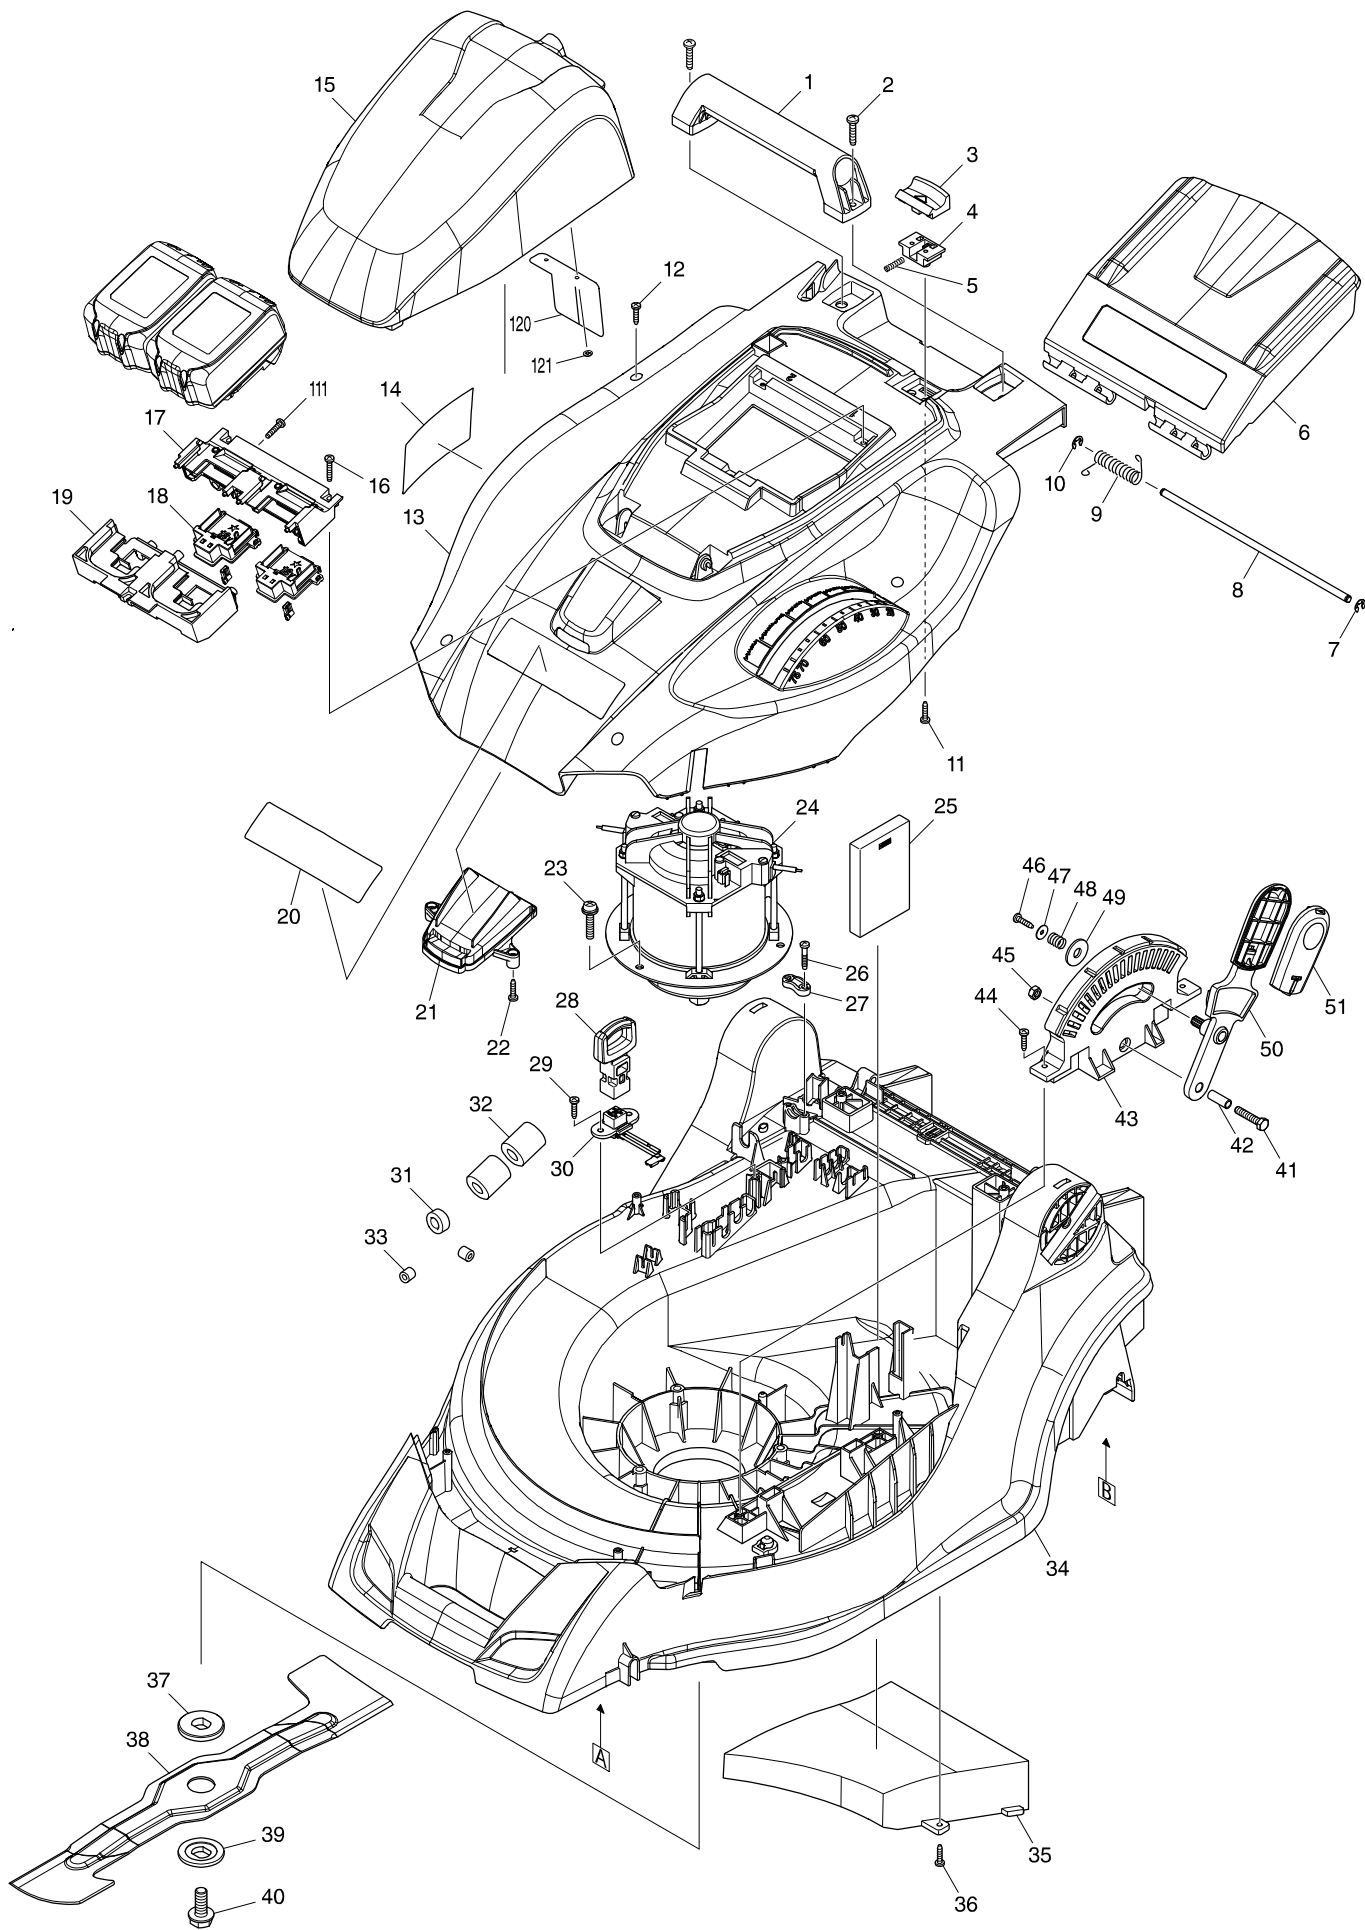

Model AM3743 430MM CORDLESS LAWN MOWER