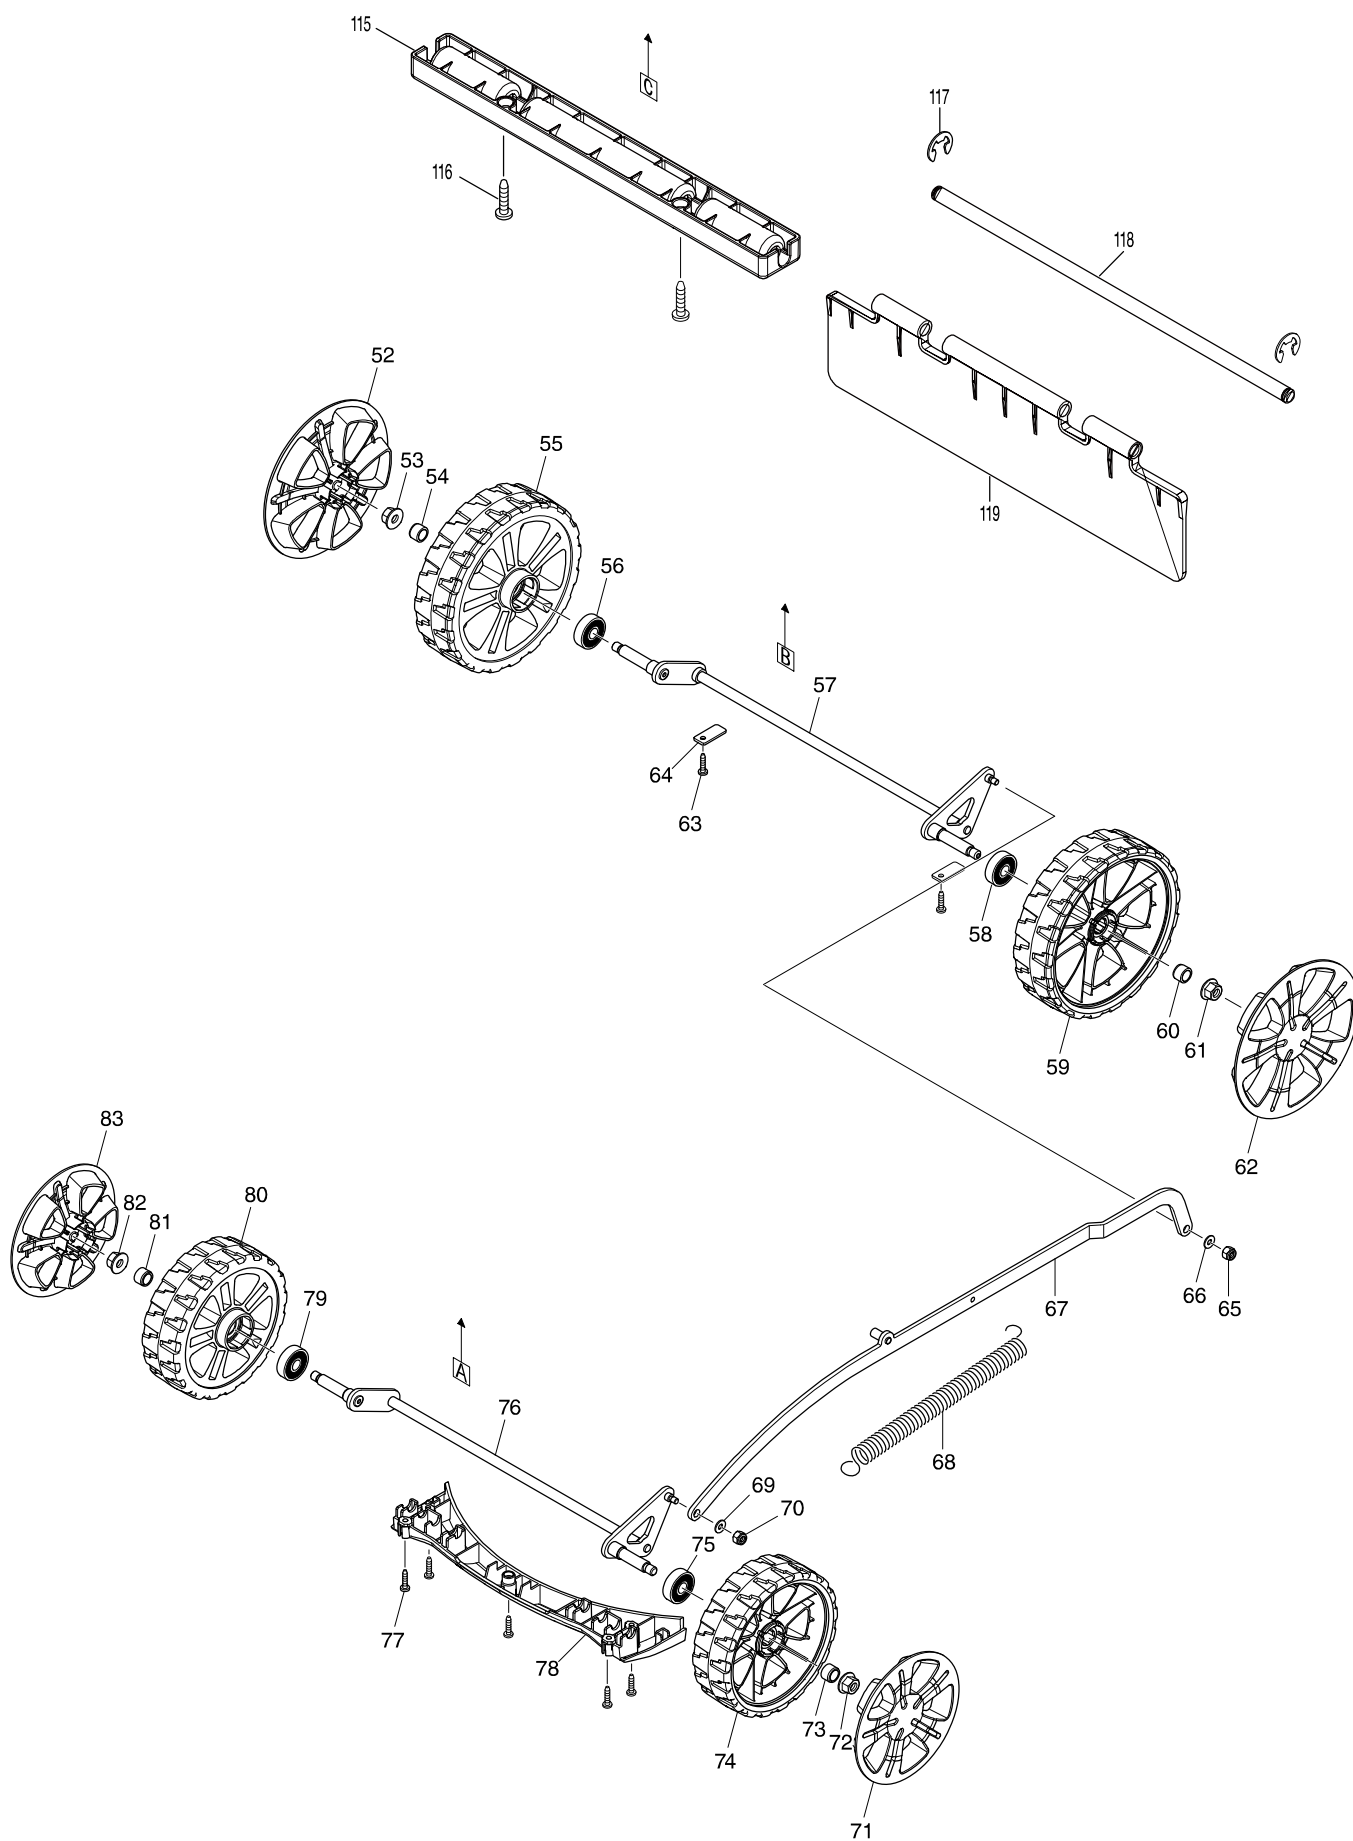

Model AM3743 430MM CORDLESS LAWN MOWER