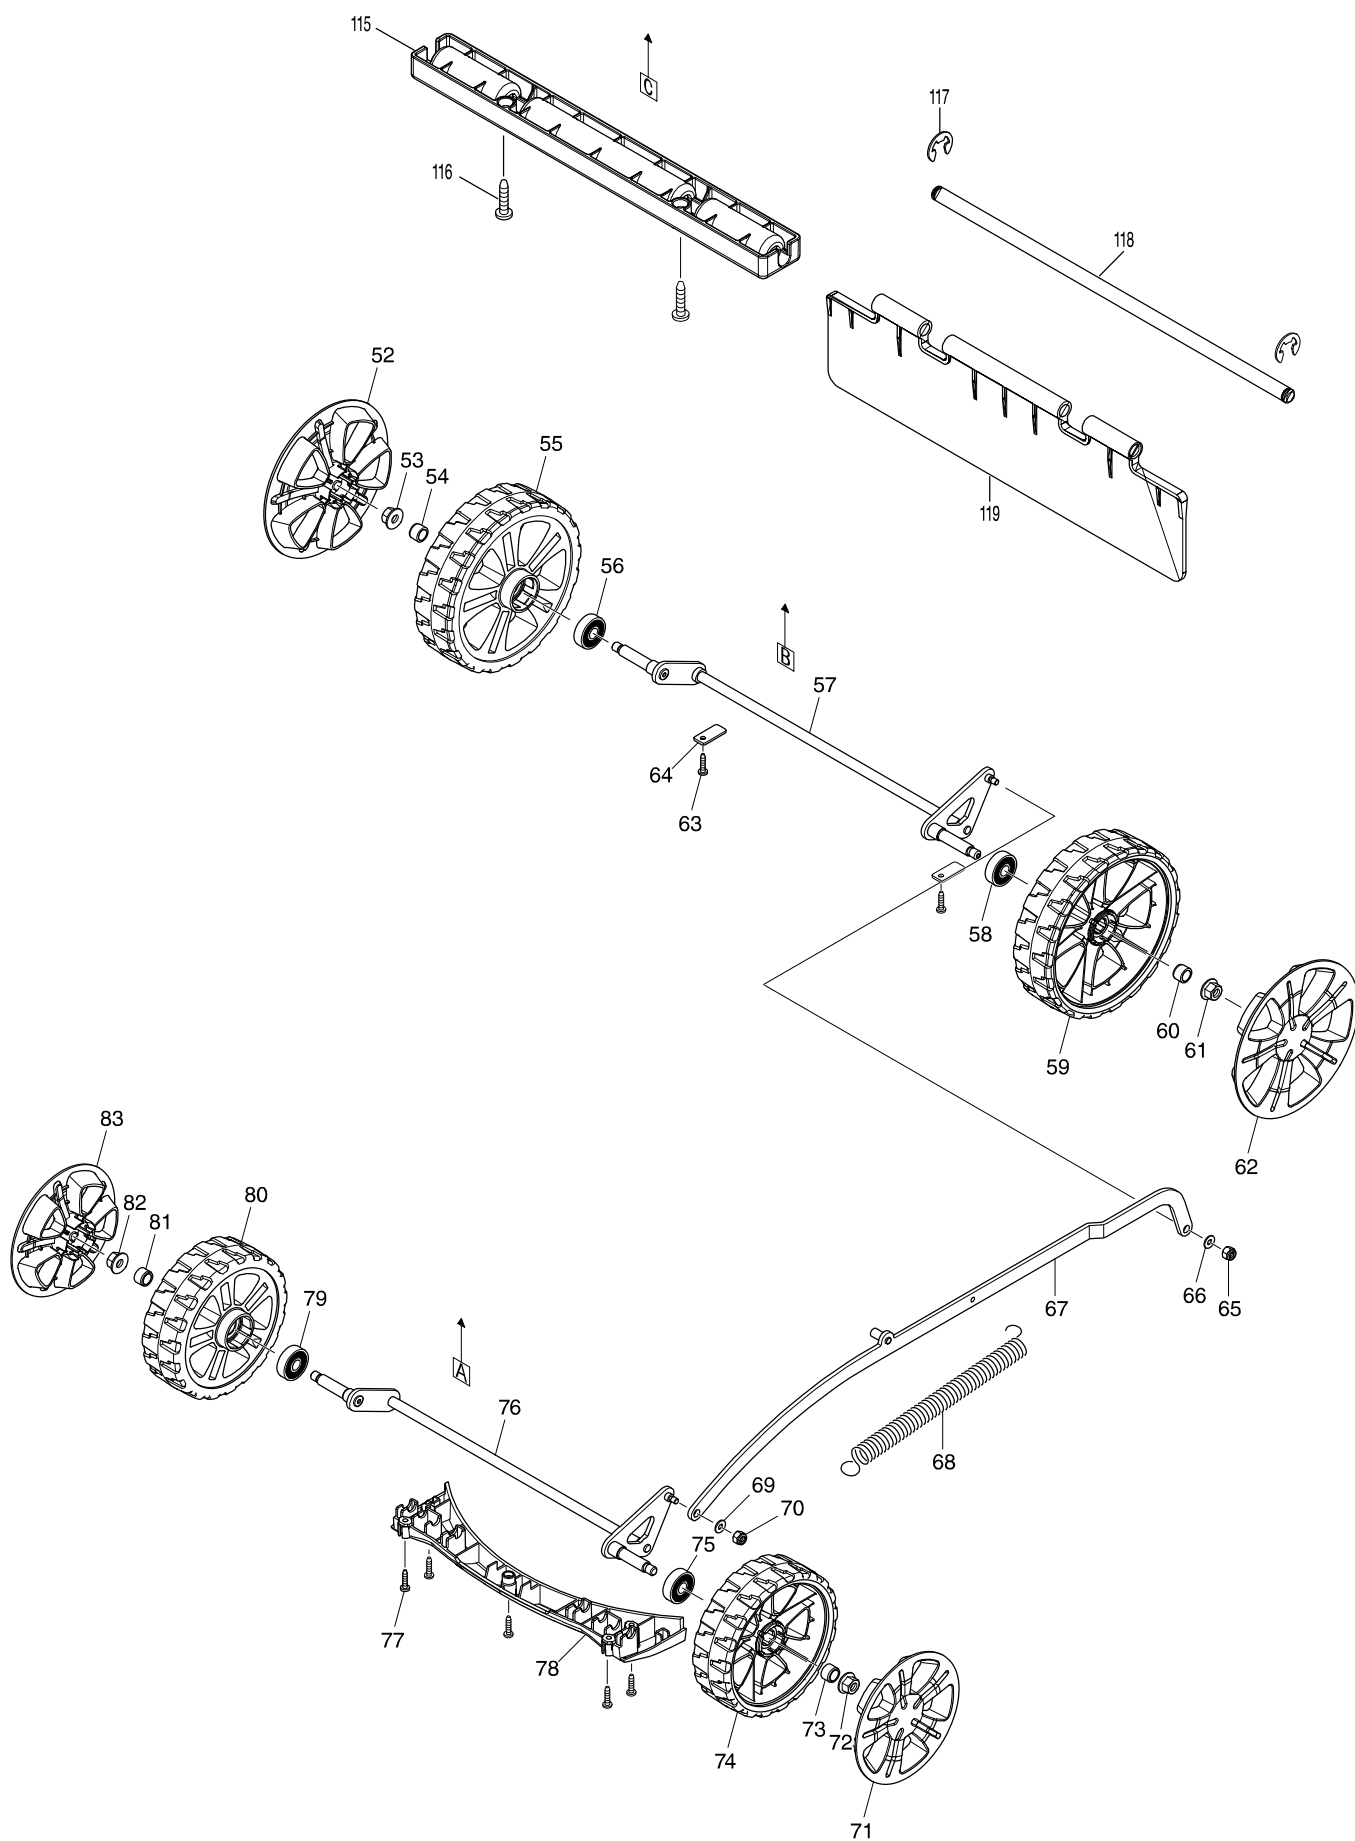

Model AM3743 430MM CORDLESS LAWN MOWER