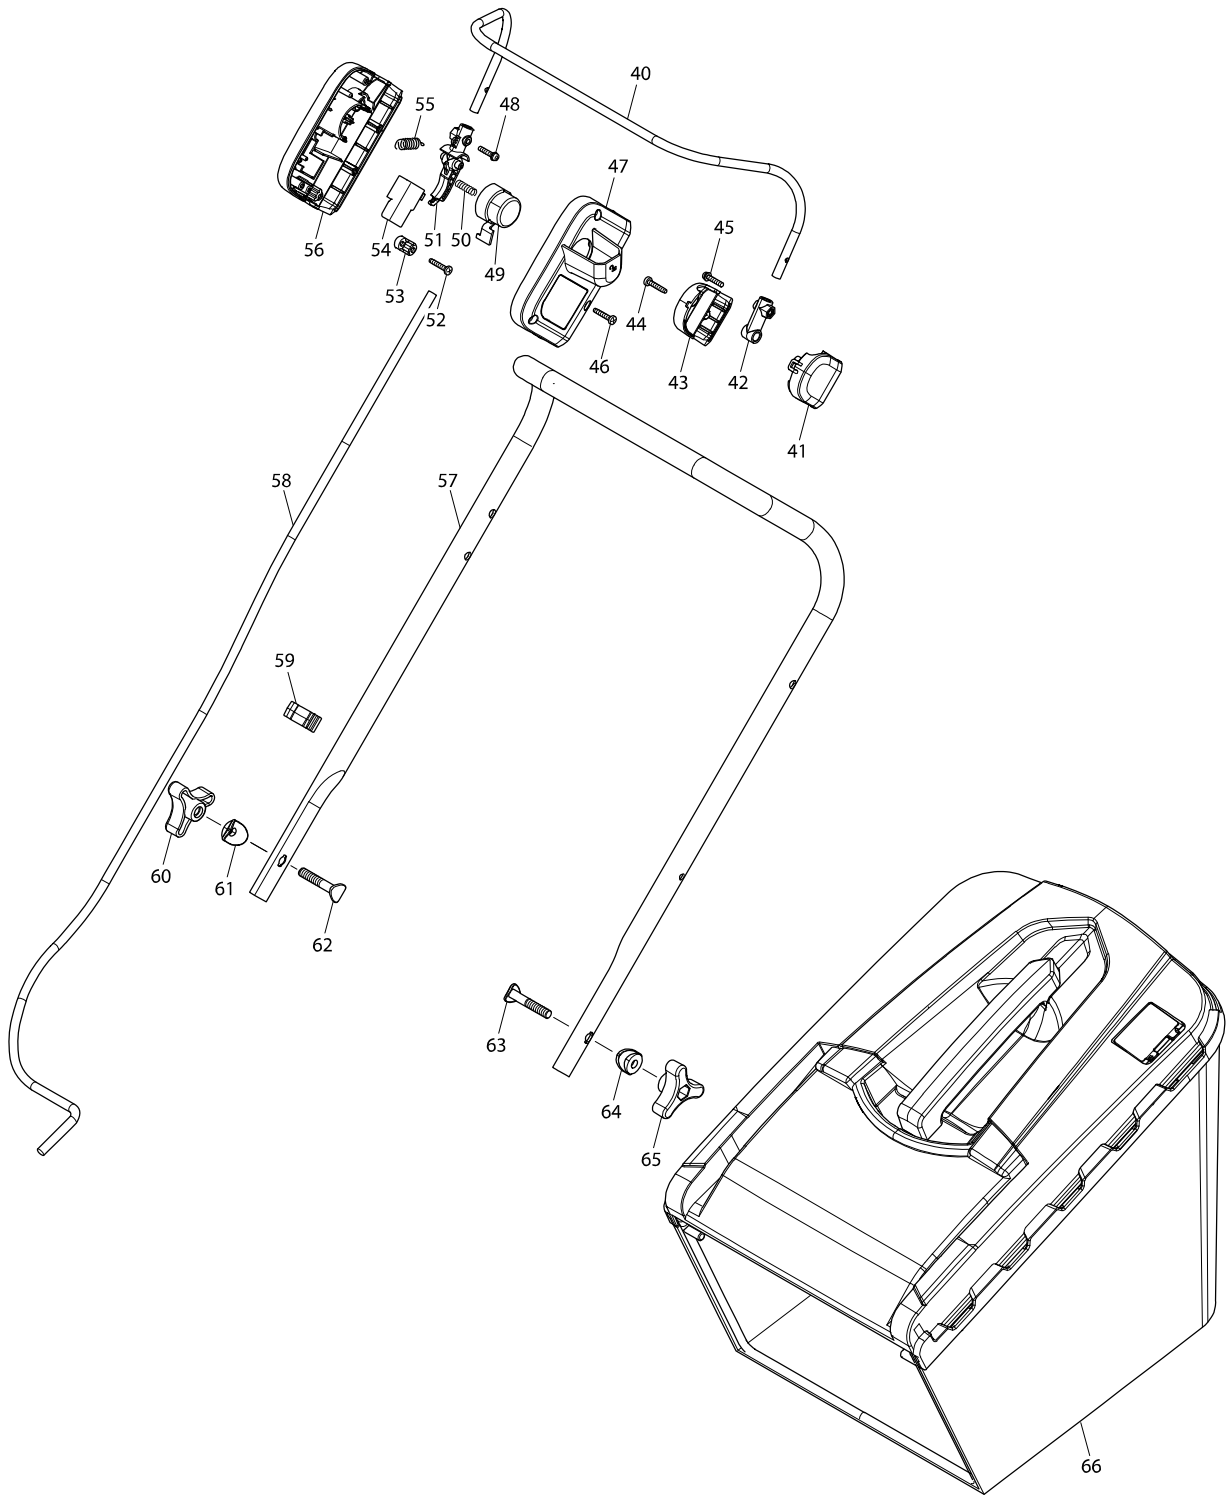

# Model AM3738 380MM CORDLESS LAWN MOWER

2013/10  
AM-3738 2/4

# Model AM3738 380MM CORDLESS LAWN MOWER

# Model AM3738 380MM CORDLESS LAWN MOWER

2013/11  
AM-3738 4/4

# Model AM3738 380MM CORDLESS LAWN MOWER

Strana 1 / 3

Položka	Objednávacie	Popis	I/C	ks	N/O	Možnosť 1	Možnosť 2	Poznámka
001	142585-1	BATTERY COVER COMPLETE E		1				
C10	263005-3	RUBBER PIN 6		1				
C20	890380-0	CAUTION LABEL		1				
002	266424-2	TAPPING SCREW 4X20		3				
003	266424-2	TAPPING SCREW 4X20		3				
004	187926-4	TERMINAL HOUSING SET		1				
C10	263005-3	RUBBER PIN 6		4				
D10		INC. 6						
005	644808-8	TERMINAL		2				
006	187926-4	TERMINAL HOUSING SET		1				
C10	263005-3	RUBBER PIN 6		4				
D10		INC. 4						
007	803J09-9	DOLMAR LOGO LABEL		1				
008	266890-3	TAPPING SCREW 4X16		2				
009	142591-6	COWLING COMPLETE		1				
010	815M05-3	AM-3738 NAME PLATE		1				
011	266890-3	TAPPING SCREW 4X16		2				
012	453250-0	LOCK LEVER		1				
013	453251-8	LOCK LEVER SUPPORT		1				
014	233173-6	COMPRESSION SPRING 4		1				
015	643890-4	KEY		1				
016	266424-2	TAPPING SCREW 4X20		2				
017	638946-6	LEAD UNIT		1				
018	266424-2	TAPPING SCREW 4X20		2				
019	620278-5	LED CIRCUIT		1				
020	455070-8	LED COVER		1				
021	266424-2	TAPPING SCREW 4X20		2				
022	629118-4	DC MOTOR		1				
023	266892-9	+ PAN HEAD SCREW M6X16 WITH WR		3				
024	688162-0	LINE FILTER		1				
025	687010-0	BAND		1				
026	620277-7	CONTROLLER		1				
027	688165-4	LINE FILTER		1				
028	688162-0	LINE FILTER		1				
029	688140-0	LINE FILTER		1				
030	688165-4	LINE FILTER		1				
031	455064-3	MOTOR BRACKET		1				
032	266890-3	TAPPING SCREW 4X16		2				
033	687A88-9	CORD CLAMP		1				
034	266420-0	TAPPING SCREW 5X20		6				
035	455130-6	BLADE SUPPORT		1				
036	253852-0	FLAT WASHER 8		1				
037	196863-1	BLADE 380 SET		1				
038	942201-3	SPRING WASHER 8		1				
039	266889-8	HEX BOLT M8X30		1				
040	332106-9	SWITCH LEVER		1				
041	455076-6	SWITCH LEVER CASE		1				
042	455078-2	ARM		1				