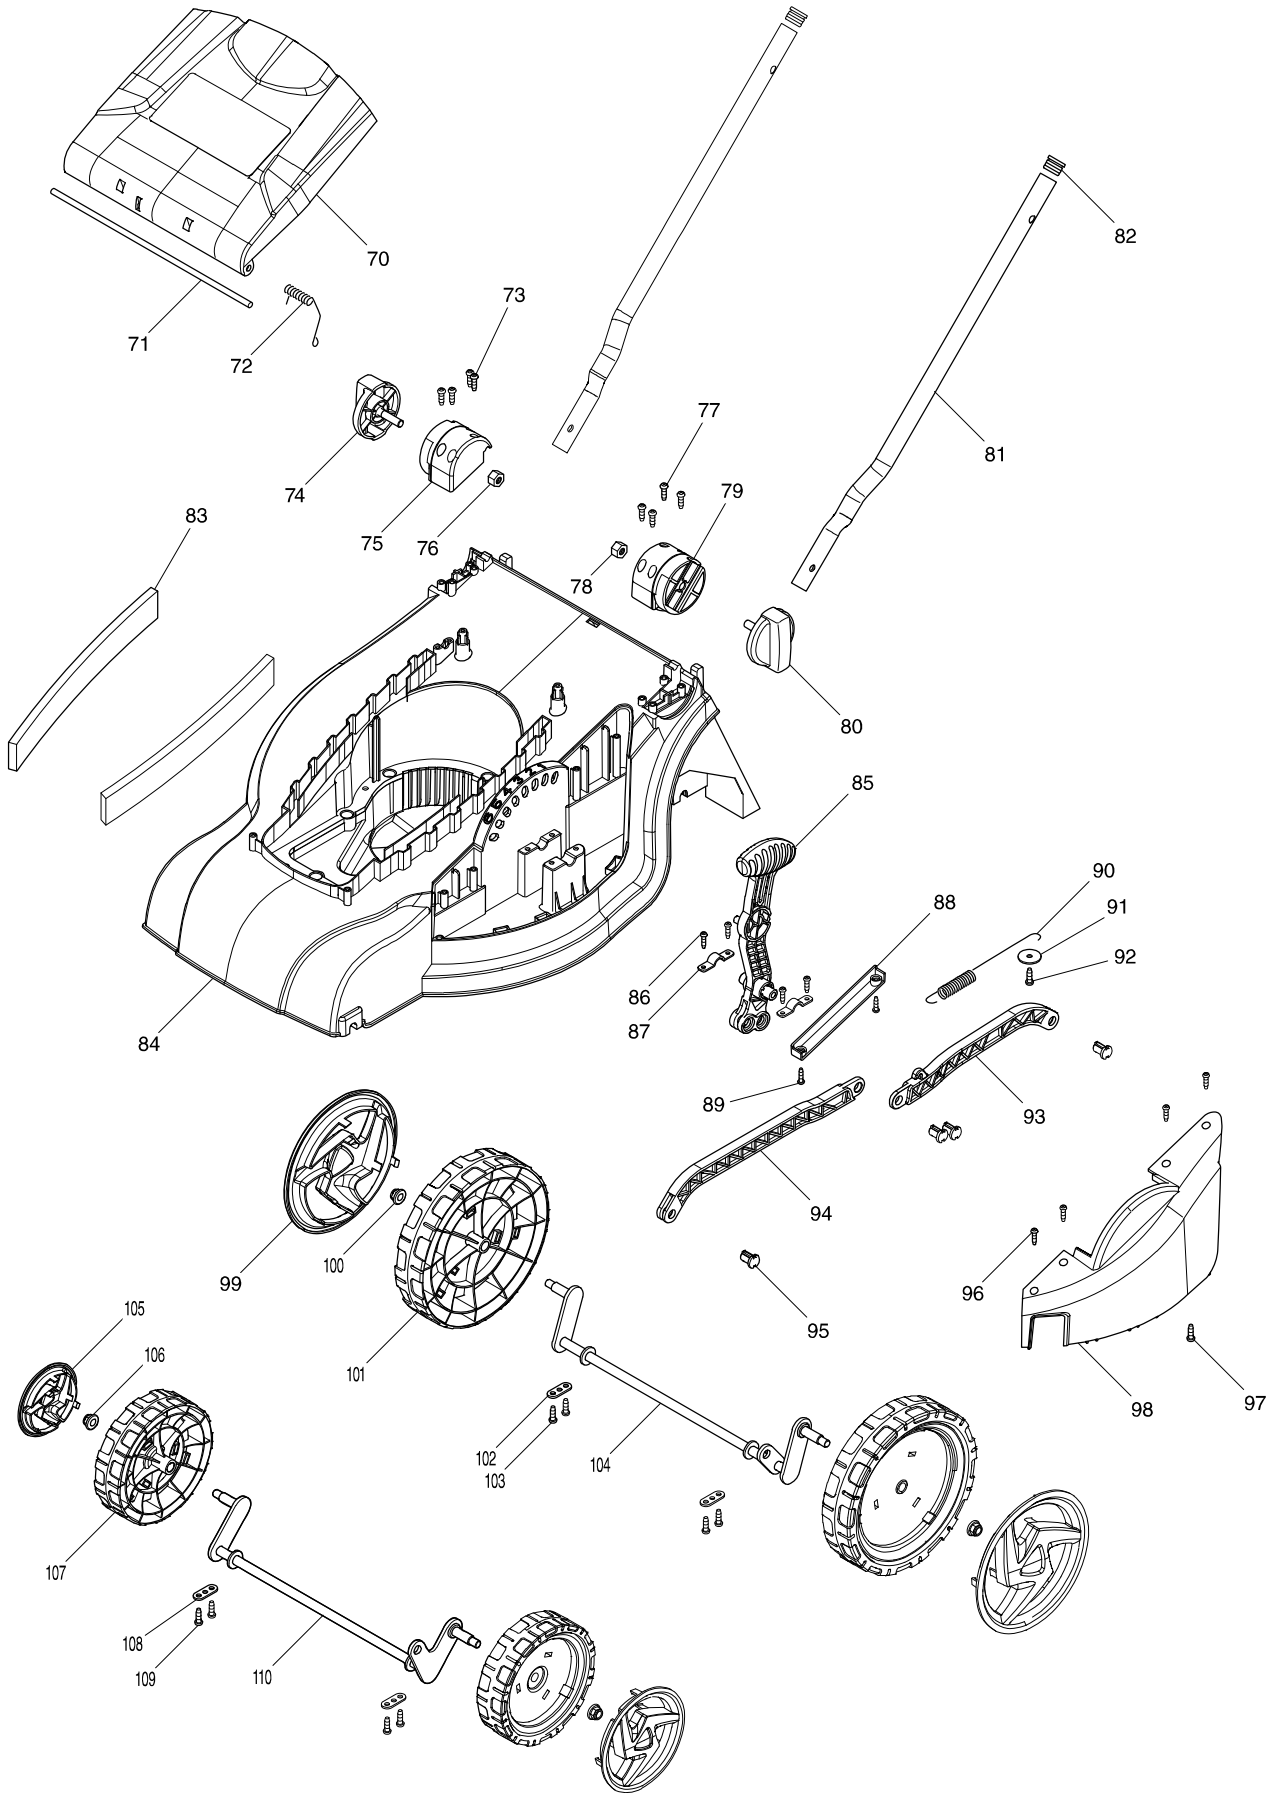

# Model AM3738 380MM CORDLESS LAWN MOWER

# Model AM3738 380MM CORDLESS LAWN MOWER

2013/10  
AM-3738 2/4

# Model AM3738 380MM CORDLESS LAWN MOWER

Strana 1 / 3

Položka	Objednávacie	Popis	I/C	ks	N/O	Možnosť 1	Možnosť 2	Poznámka
001	142585-1	BATTERY COVER COMPLETE E		1				
C10	263005-3	RUBBER PIN 6		1				
C20	890380-0	CAUTION LABEL		1				
002	266424-2	TAPPING SCREW 4X20		3				
003	266424-2	TAPPING SCREW 4X20		3				
004	187926-4	TERMINAL HOUSING SET		1				
C10	263005-3	RUBBER PIN 6		4				
D10		INC. 6						
005	644808-8	TERMINAL		2				
006	187926-4	TERMINAL HOUSING SET		1				
C10	263005-3	RUBBER PIN 6		4				
D10		INC. 4						
007	803J09-9	DOLMAR LOGO LABEL		1				
008	266890-3	TAPPING SCREW 4X16		2				
009	142591-6	COWLING COMPLETE		1				
010	815M05-3	AM-3738 NAME PLATE		1				
011	266890-3	TAPPING SCREW 4X16		2				
012	453250-0	LOCK LEVER		1				
013	453251-8	LOCK LEVER SUPPORT		1				
014	233173-6	COMPRESSION SPRING 4		1				
015	643890-4	KEY		1				
016	266424-2	TAPPING SCREW 4X20		2				
017	638946-6	LEAD UNIT		1				
018	266424-2	TAPPING SCREW 4X20		2				
019	620278-5	LED CIRCUIT		1				
020	455070-8	LED COVER		1				
021	266424-2	TAPPING SCREW 4X20		2				
022	629118-4	DC MOTOR		1				
023	266892-9	+ PAN HEAD SCREW M6X16 WITH WR		3				
024	688162-0	LINE FILTER		1				
025	687010-0	BAND		1				
026	620277-7	CONTROLLER		1				
027	688165-4	LINE FILTER		1				
028	688162-0	LINE FILTER		1				
029	688140-0	LINE FILTER		1				
030	688165-4	LINE FILTER		1				
031	455064-3	MOTOR BRACKET		1				
032	266890-3	TAPPING SCREW 4X16		2				
033	687A88-9	CORD CLAMP		1				
034	266420-0	TAPPING SCREW 5X20		6				
035	455130-6	BLADE SUPPORT		1				
036	253852-0	FLAT WASHER 8		1				
037	196863-1	BLADE 380 SET		1				
038	942201-3	SPRING WASHER 8		1				
039	266889-8	HEX BOLT M8X30		1				
040	332106-9	SWITCH LEVER		1				
041	455076-6	SWITCH LEVER CASE		1				
042	455078-2	ARM		1				