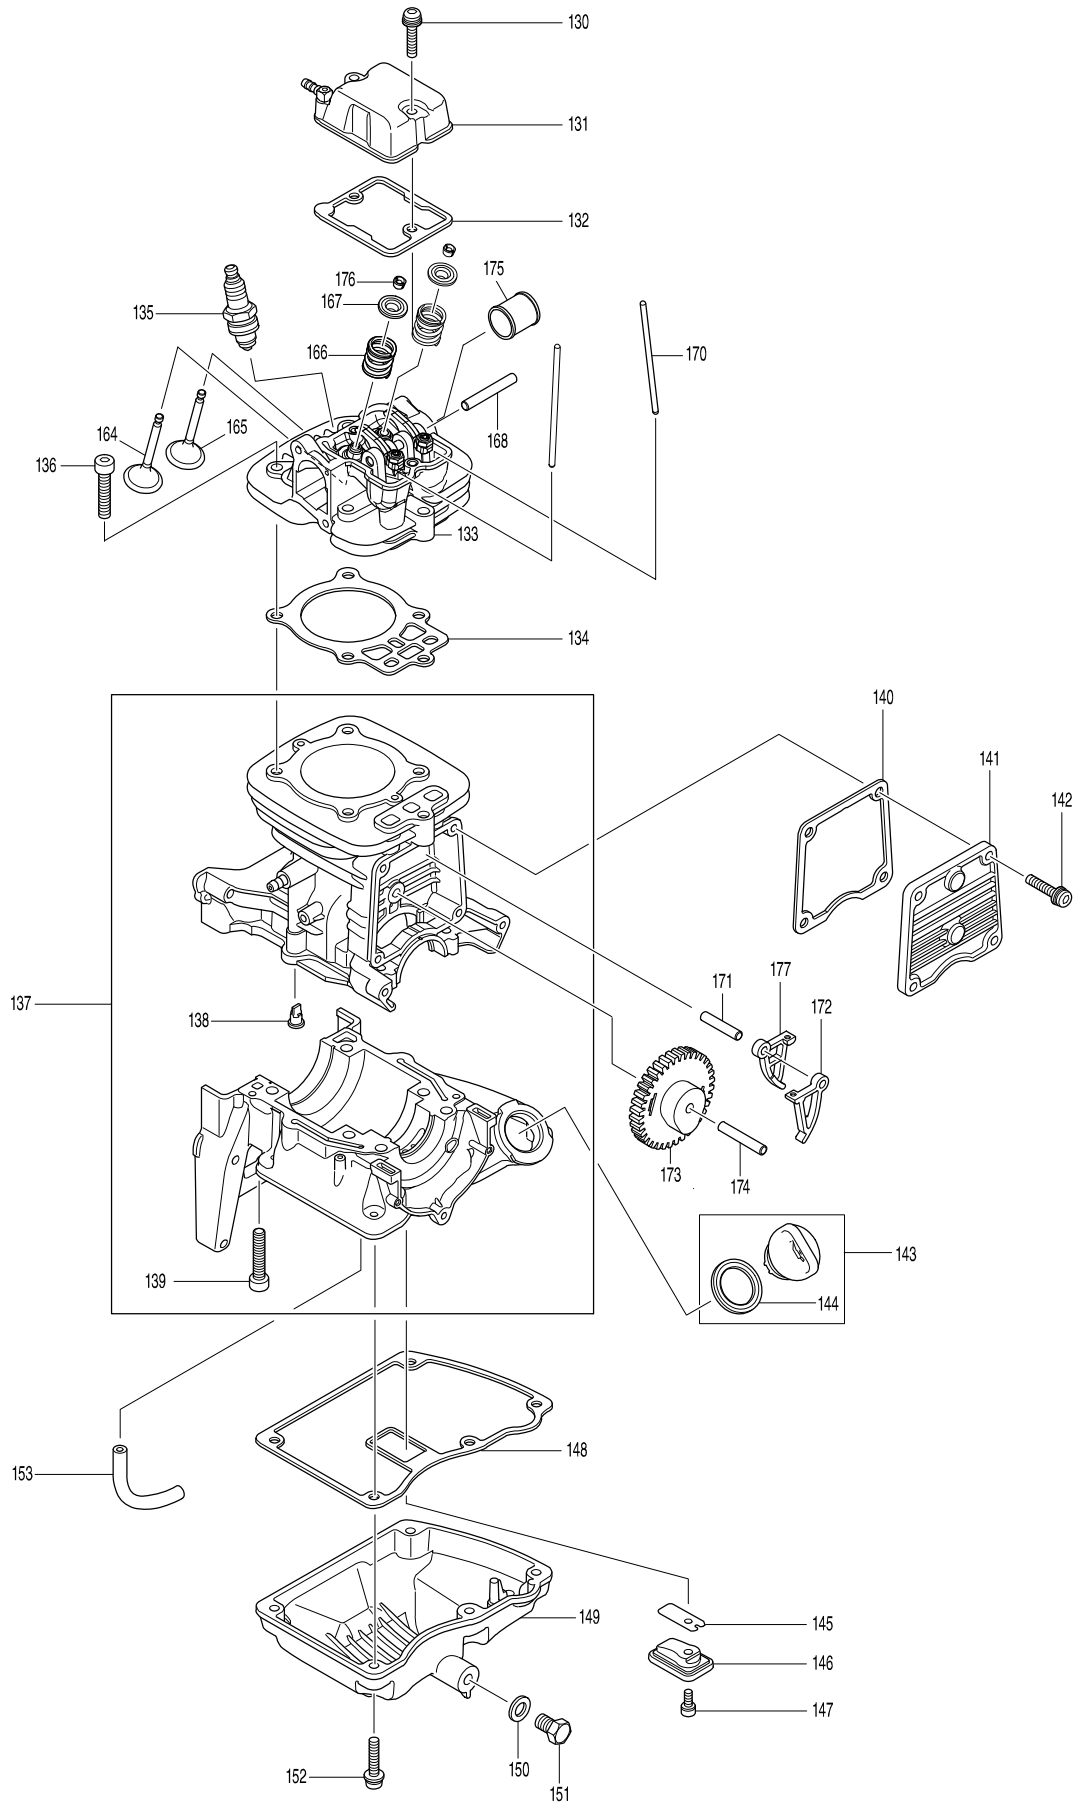

Model SP7650.4R PETROL MIST BLOWER