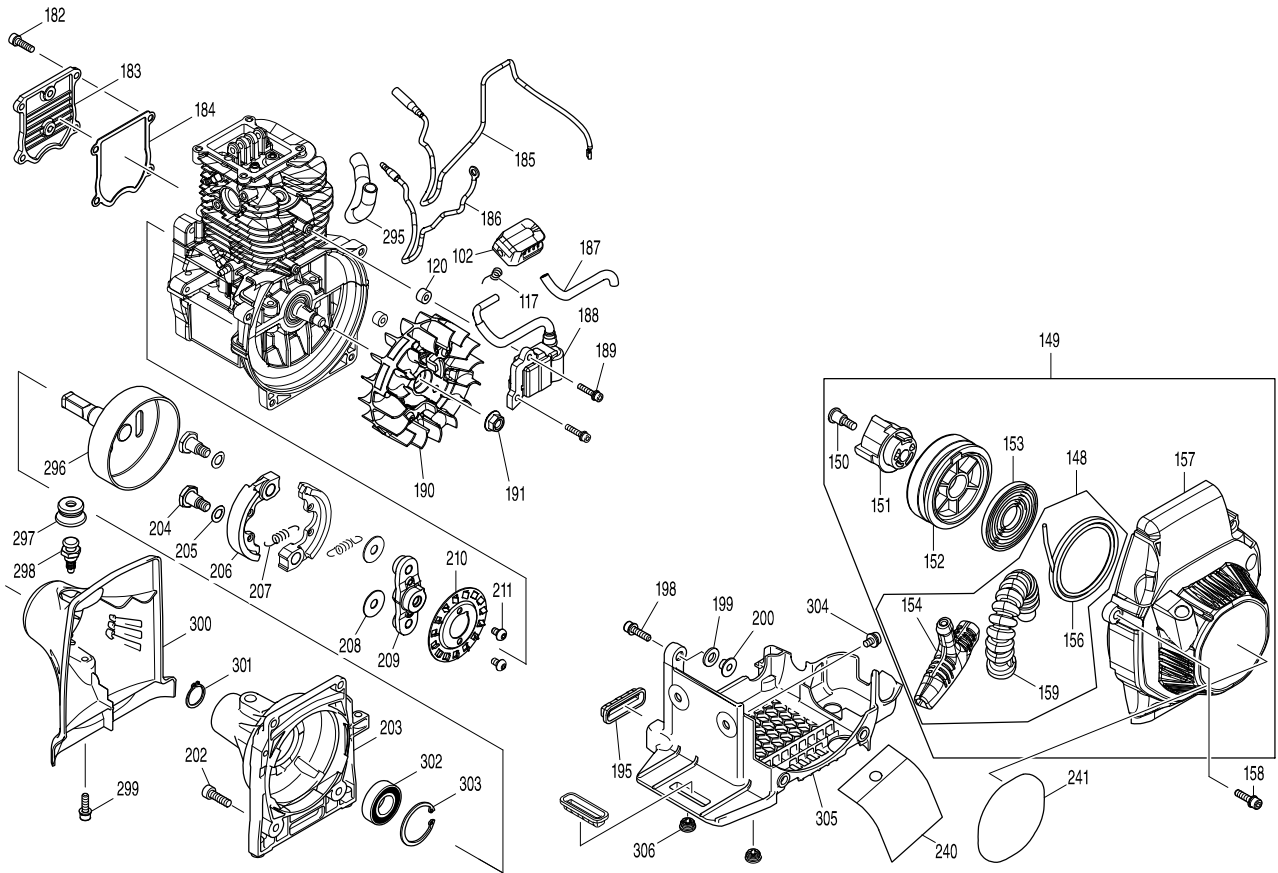

Model MS4300.4R PETROL BACKPACK BRUSHCUTTER

2014/08
MS-4300.4R 5/7